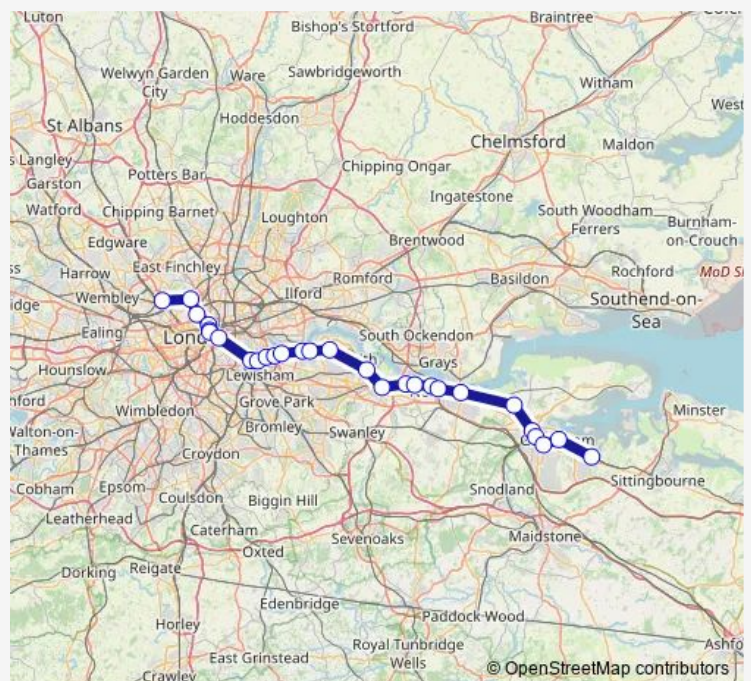

Strood (Kent)

### Route schedule

West Hampstead Thameslink — Rainham (Kent)

|           |             |
|-----------|-------------|
| Monday    | 05:20       |
| Tuesday   | 05:20-05:22 |
| Wednesday | 05:20-05:26 |
| Thursday  | 05:20-05:26 |
| Friday    | 05:20-05:26 |
| Saturday  | —           |
| Sunday    | —           |

### Route info

Direction: West Hampstead Thameslink

Stops: 25

Trip Duration: 1 hour 57 min

Thameslink — West Hampstead Thameslink - Rainham (Kent) **BusMaps**

Rochester

Chatham

Gillingham (Kent)

Rainham (Kent)

**Direction**

Rainham (Kent) — West Hampstead Thameslink

28 stops

[Open route schedule](#)

Rainham (Kent)

Gillingham (Kent)

Chatham