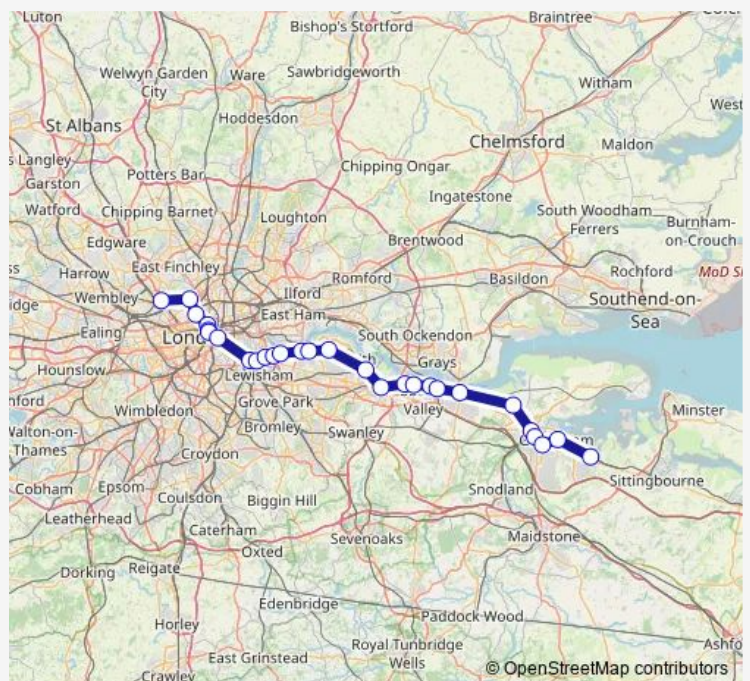

## Rail Thameslink West Hampstead Thameslink - Rainham (Kent)

[Go to website](#)

### Direction

Rainham (Kent) — West Hampstead Thameslink

26 stops

[Open route schedule](#)

- Rainham (Kent)
- Gillingham (Kent)
- Chatham
- Rochester
- Strood (Kent)
- Higham
- Gravesend
- Northfleet
- Swanscombe
- Greenhithe for Bluewater
- Stone Crossing
- Dartford
- Barnehurst
- Bexleyheath
- Eltham
- Blackheath
- Lewisham
- St Johns (London)
- New Cross
- London Bridge
- London Blackfriars

### Route schedule

Rainham (Kent) — West Hampstead Thameslink

Monday	—
Tuesday	—
Wednesday	—
Thursday	—
Friday	—
Saturday	—
Sunday	21:30

### Route info

Direction: Rainham (Kent)

Stops: 26

Trip Duration: 1 hour 52 min

Thameslink — West Hampstead Thameslink - Rainham (Kent) **BusMaps**

City Thameslink

Farringdon

London St Pancras International