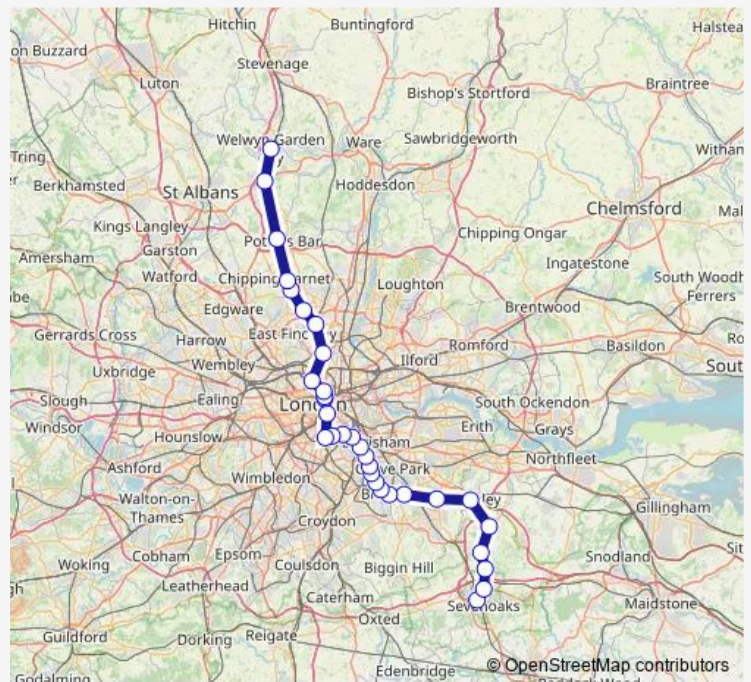

Rail Thameslink Welwyn Garden City - Sevenoaks

[Go to website](#)

Direction

Welwyn Garden City — Sevenoaks

33 stops

[Open route schedule](#)

- Welwyn Garden City
- Hatfield (Herts)
- Potters Bar
- New Barnet
- Oakleigh Park
- New Southgate
- Alexandra Palace
- Harringay
- Finsbury Park
- London St Pancras International
- Farringdon
- City Thameslink
- London Blackfriars
- Elephant & Castle
- Loughborough Junction
- Denmark Hill
- Peckham Rye
- Nunhead
- Crofton Park
- Catford
- Bellingham

Route schedule

Welwyn Garden City — Sevenoaks

Monday	06:32-18:32
Tuesday	06:32-18:32
Wednesday	06:32-18:32
Thursday	06:32-18:32
Friday	06:32-18:32
Saturday	—
Sunday	—

Route info

Direction: Welwyn Garden City

Stops: 33

Trip Duration: 1 hour 53 min

Thameslink — Sevenoaks - Welwyn Garden City

Beckenham Hill

Ravensbourne

Shortlands

Bromley South

Bickley