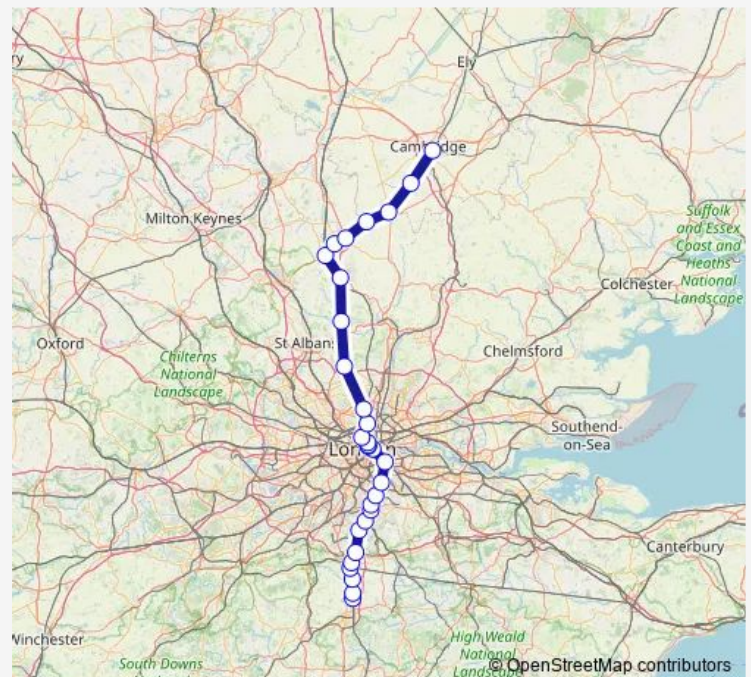

Thursday —

Friday —

Saturday —

Sunday 08:32-08:53

Route info

Direction: Gatwick Airport

Stops: 30

Trip Duration: 2 hour 17 min

Thameslink — Gatwick Airport - Cambridge

Welwyn Garden City

Stevenage

Hitchin

Letchworth Garden City

Baldock

Ashwell & Morden

Royston

Foxton

Cambridge

Direction

Gatwick Airport — Cambridge

27 stops

[Open route schedule](#)

Gatwick Airport

Earlswood (Surrey)

—

Friday

—

Saturday

—

Sunday

08:49

Route info