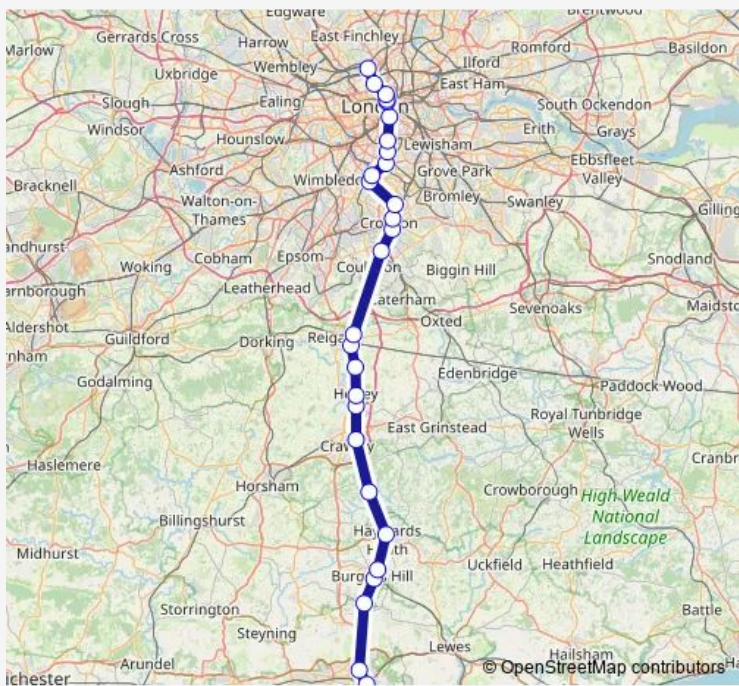

Direction
 Brighton — Kentish Town
 28 stops
[Open route schedule](#)

- Brighton
- Preston Park
- Hassocks
- Burgess Hill
- Wivelsfield
- Haywards Heath
- Balcombe
- Three Bridges
- Gatwick Airport
- Horley
- Salfords (Surrey)
- Earlswood (Surrey)
- Redhill
- Purley
- South Croydon
- East Croydon
- Selhurst
- Streatham Common
- Streatham
- Tulse Hill
- Herne Hill

Route schedule
 Brighton — Kentish Town

| | |
|-----------|---------------------------|
| Monday | — |
| Tuesday | — |
| Wednesday | — |
| Thursday | — |
| Friday | — |
| Saturday | 23:23-00:02 ⁺¹ |
| Sunday | 00:02-23:42 |

Route info
 Direction: Brighton
 Stops: 28
 Trip Duration: 1 hour 47 min

■ Thameslink — Brighton - Kentish Town **BusMaps**

Loughborough Junction

Elephant & Castle

London Blackfriars

City Thameslink

Farringdon

London St Pancras International

Kentish Town

Thameslink Rail time schedules and route maps are available in an offline PDF at busmaps.com. Use the busmaps.com website to see live bus times, train schedule or subway schedule, and step-by-step directions for all public transit in London