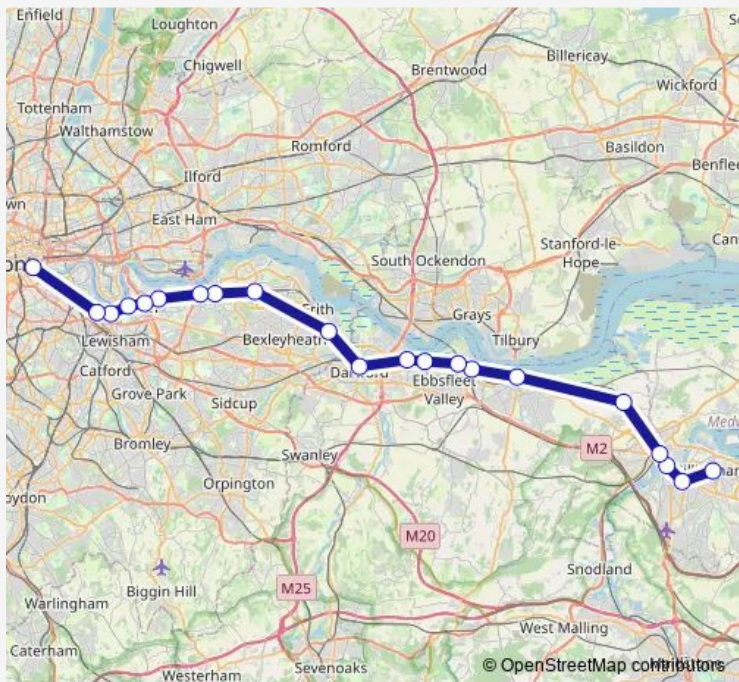

Rail Thameslink Gillingham (Kent) - London Bridge

[Go to website](#)

Direction
 Gillingham (Kent) — London Bridge
 21 stops
[Open route schedule](#)

- Gillingham (Kent)
- Chatham
- Rochester
- Strood (Kent)
- Higham
- Gravesend
- Northfleet
- Swanscombe
- Greenhithe for Bluewater
- Stone Crossing
- Dartford
- Slade Green
- Abbey Wood (London)
- Plumstead
- Woolwich Arsenal
- Charlton
- Westcombe Park
- Maze Hill
- Greenwich
- Deptford
- London Bridge

Route schedule
 Gillingham (Kent) — London Bridge

Monday	—
Tuesday	—
Wednesday	—
Thursday	—
Friday	—
Saturday	04:36-05:06
Sunday	06:36-21:36

Route info
 Direction: Gillingham (Kent)
 Stops: 21
 Trip Duration: 1 hour 23 min

■ Thameslink — Gillingham (Kent) - London Bridge **BusMaps**

Direction

Gillingham (Kent) — London Bridge

19 stops

[Open route schedule](#)

Gillingham (Kent)

Chatham

Rochester

—

Saturday

22:18-23:18

Sunday

08:18-23:18

Route info

Direction: London Bridge

Stops: 21