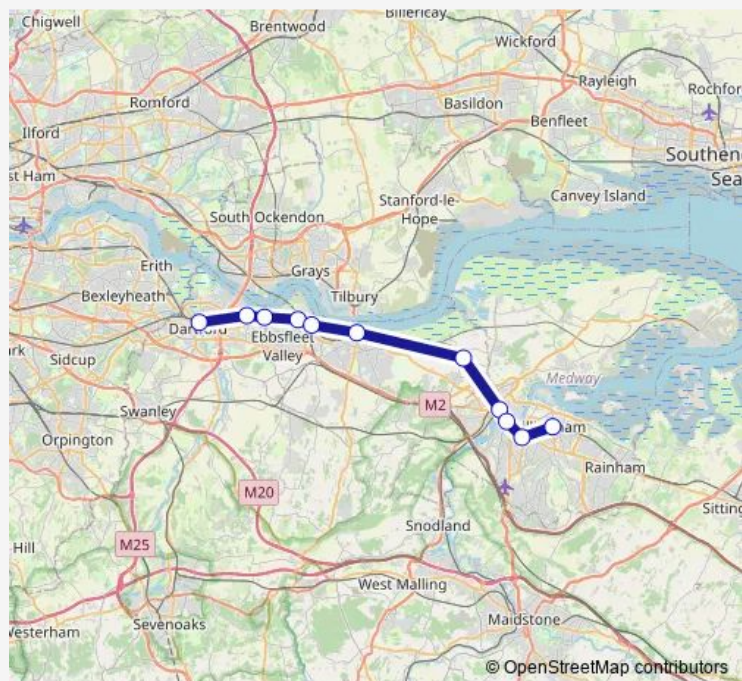

Rail Thameslink Dartford - Gillingham (Kent)

[Go to website](#)

Direction
 Dartford — Gillingham (Kent)
 11 stops
[Open route schedule](#)

- Dartford
- Stone Crossing
- Greenhithe for Bluewater
- Swanscombe
- Northfleet
- Gravesend
- Higham
- Strood (Kent)
- Rochester
- Chatham
- Gillingham (Kent)

Route schedule
 Dartford — Gillingham (Kent)

Monday	00:46-01:24 ⁺¹
Tuesday	00:30-01:24 ⁺¹
Wednesday	00:30-01:25 ⁺¹
Thursday	00:30-01:25 ⁺¹
Friday	00:30-01:24 ⁺¹
Saturday	00:30-01:24 ⁺¹
Sunday	00:30-00:46 ⁺¹

Route info
 Direction: Dartford
 Stops: 11
 Trip Duration: 0 hour 39 min

Direction

Gillingham (Kent) — Dartford

11 stops

[Open route schedule](#)

Gillingham (Kent)

Chatham

Rochester

Strood (Kent)

Higham

Gravesend

Northfleet

Swanscombe

Greenhithe for Bluewater

Stone Crossing

Dartford