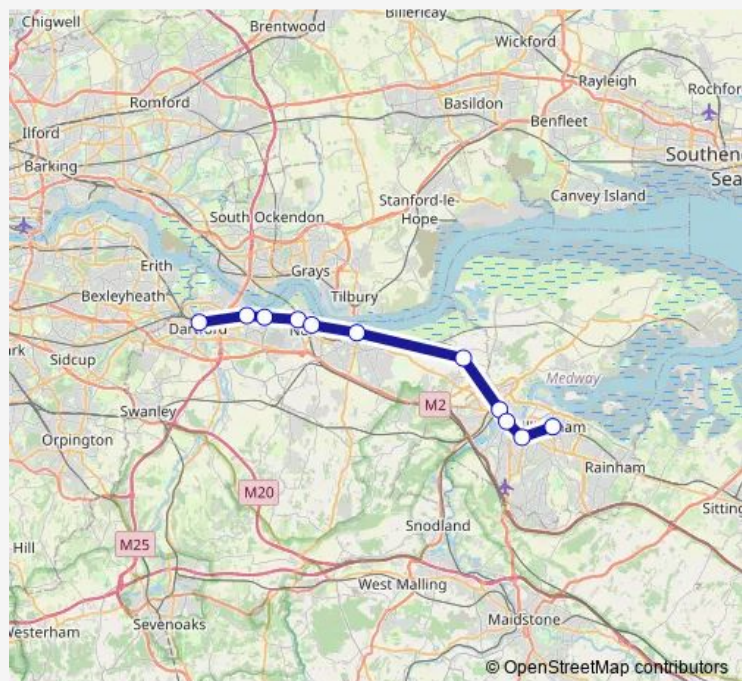

**Rail Thameslink Dartford - Gillingham (Kent)**

[Go to website](#)

**Direction**  
 Dartford — Gillingham (Kent)  
 11 stops  
[Open route schedule](#)

- Dartford
- Stone Crossing
- Greenhithe for Bluewater
- Swanscombe
- Northfleet
- Gravesend
- Higham
- Strood (Kent)
- Rochester
- Chatham
- Gillingham (Kent)

**Route info**  
 Direction: Dartford  
 Stops: 11  
 Trip Duration: 0 hour 38 min

**Direction**

Gillingham (Kent) — Dartford

11 stops

[Open route schedule](#)

Gillingham (Kent)

Chatham

Rochester

Strood (Kent)

Higham

Gravesend

Northfleet

Swanscombe

Greenhithe for Bluewater

Stone Crossing

Dartford

## Route info

Direction: Gillingham (Kent)

Stops: 11

Trip Duration: 0 hour 39 min

Thameslink Rail time schedules and route maps are available in an offline PDF at [busmaps.com](https://busmaps.com). Use the [busmaps.com](https://busmaps.com) website to see live bus times, train schedule or subway schedule, and step-by-step directions for all public transit in Rochester