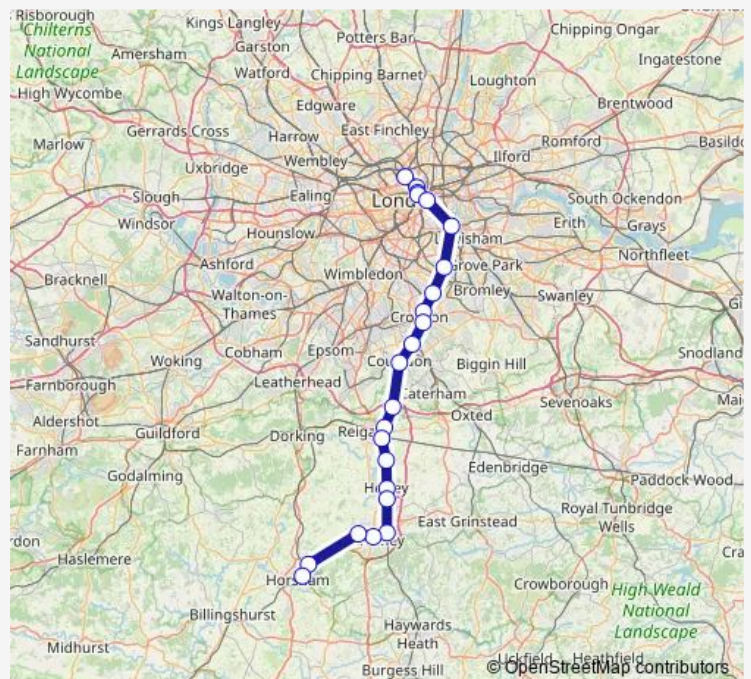

Ifield

Route schedule

London St Pancras International — Horsham

Monday —

Tuesday —

Wednesday —

Thursday —

Friday —

Saturday —

Sunday 10:40-22:39

Route info

Direction: London St Pancras International

Stops: 23

Trip Duration: 1 hour 27 min

Thameslink — London St Pancras International - Horsham

Littlehaven

Horsham

Direction

Horsham — London St Pancras International

23 stops

[Open route schedule](#)

Horsham

Littlehaven

Ifield

Saturday

—

Sunday

08:37-20:37

Route info

Direction: Horsham

Stops: 23

Trip Duration: 1 hour 27 min