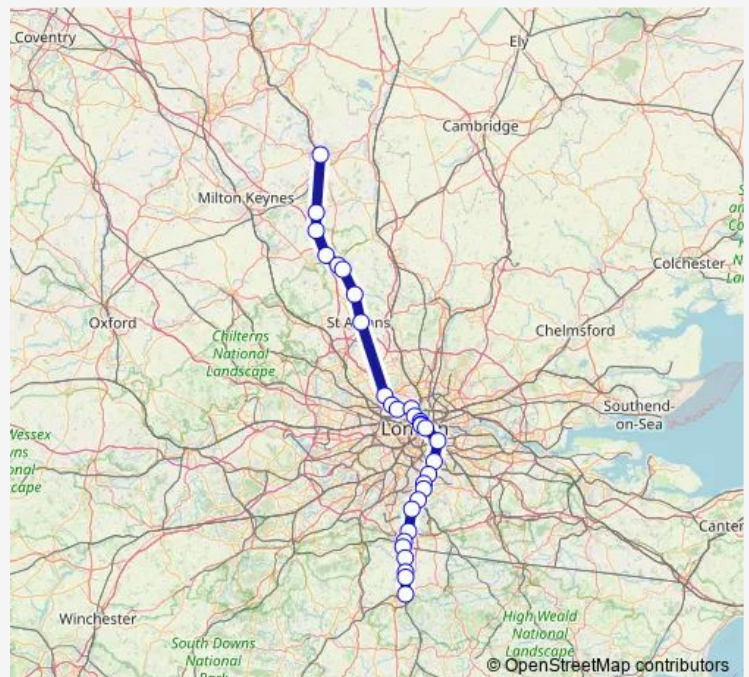

Hendon

St Albans City

Harpenden

Route schedule

Three Bridges — Bedford

Monday 05:14

Tuesday 05:14

Wednesday 05:14

Thursday 05:14

Friday 05:14

Saturday 05:14

Sunday —

Route info

Direction: Three Bridges

Stops: 27

Trip Duration: 2 hour 0 min

Thameslink — Bedford - Three Bridges

Luton Airport Parkway

Luton

Leagrave

Harlington (Bedfordshire)

Flitwick

Bedford

Direction

Bedford — Three Bridges

34 stops

[Open route schedule](#)

Bedford

Flitwick

Harlington (Bedfordshire)

Leagrave

Luton