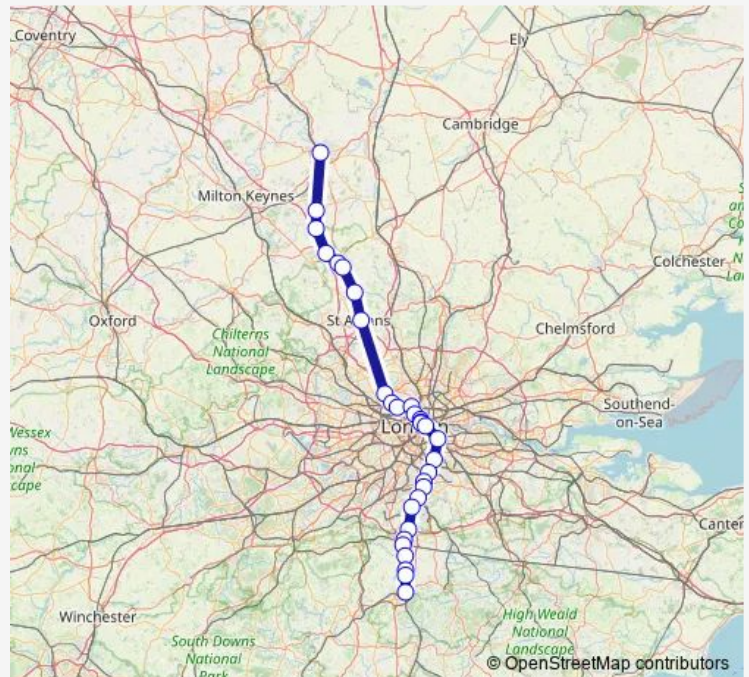

Rail Thameslink Bedford - Three Bridges

[Go to website](#)

**Direction**

Three Bridges — Bedford

27 stops

[Open route schedule](#)

- Three Bridges
- Gatwick Airport
- Salfords (Surrey)
- Earlswood (Surrey)
- Redhill
- Purley
- East Croydon
- Norwood Junction
- Sydenham
- New Cross Gate
- London Bridge
- London Blackfriars
- City Thameslink
- Farringdon
- London St Pancras International
- Kentish Town
- West Hampstead Thameslink
- Cricklewood
- Hendon
- St Albans City
- Harpenden

Route schedule

Three Bridges — Bedford

Monday	05:14
Tuesday	05:14
Wednesday	05:14
Thursday	05:14
Friday	05:14
Saturday	05:14
Sunday	—

Route info

Direction: Three Bridges

Stops: 27

Trip Duration: 2 hour 3 min

Thameslink — Bedford - Three Bridges

Luton Airport Parkway

Luton

Leagrave

Harlington (Bedfordshire)

Flitwick

Bedford

## Direction

Three Bridges — Bedford

29 stops

[Open route schedule](#)

Three Bridges

Gatwick Airport

Horley

Salfords (Surrey)