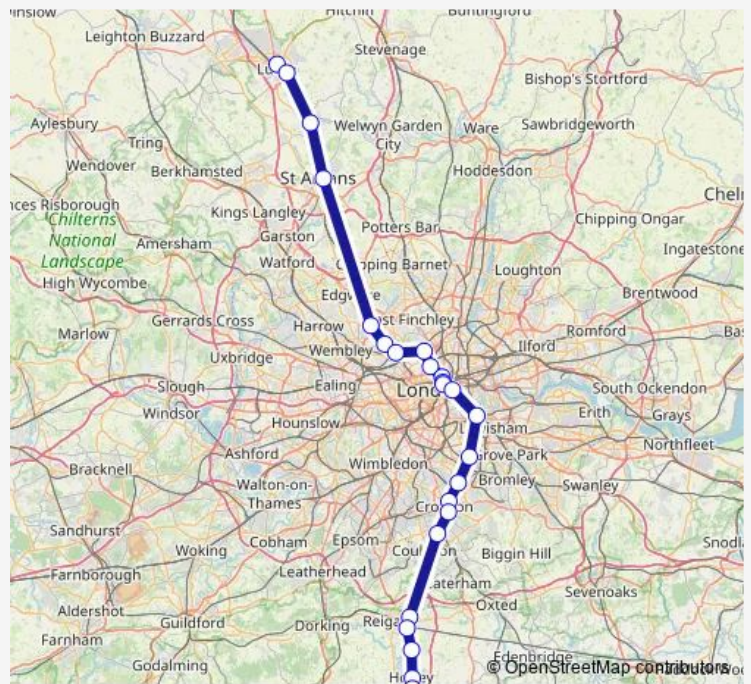

## Rail Thameslink Luton - Gatwick Airport

[Go to website](#)

**Direction**  
 Gatwick Airport — Luton  
 24 stops  
[Open route schedule](#)

- Gatwick Airport
- Horley
- Salfords (Surrey)
- Earlswood (Surrey)
- Redhill
- Purley
- South Croydon
- East Croydon
- Norwood Junction
- Sydenham
- New Cross Gate
- London Bridge
- London Blackfriars
- City Thameslink
- Farringdon
- London St Pancras International
- Kentish Town
- West Hampstead Thameslink
- Cricklewood
- Hendon
- St Albans City

Route schedule  
 Gatwick Airport — Luton

Monday	—
Tuesday	—
Wednesday	—
Thursday	—
Friday	—
Saturday	18:32-20:02
Sunday	—

Route info  
 Direction: Gatwick Airport  
 Stops: 24  
 Trip Duration: 1 hour 39 min

## Direction

Luton — Gatwick Airport

24 stops

[Open route schedule](#)

Luton

Luton Airport Parkway

Harpenden

St Albans City

## Route info

Direction: Luton

Stops: 24

Trip Duration: 1 hour 36 min

Thameslink Rail time schedules and route maps are available in an offline PDF at [busmaps.com](https://busmaps.com). Use the [busmaps.com](https://busmaps.com) website to see live bus times, train schedule or subway schedule, and step-by-step directions for all public transit in London