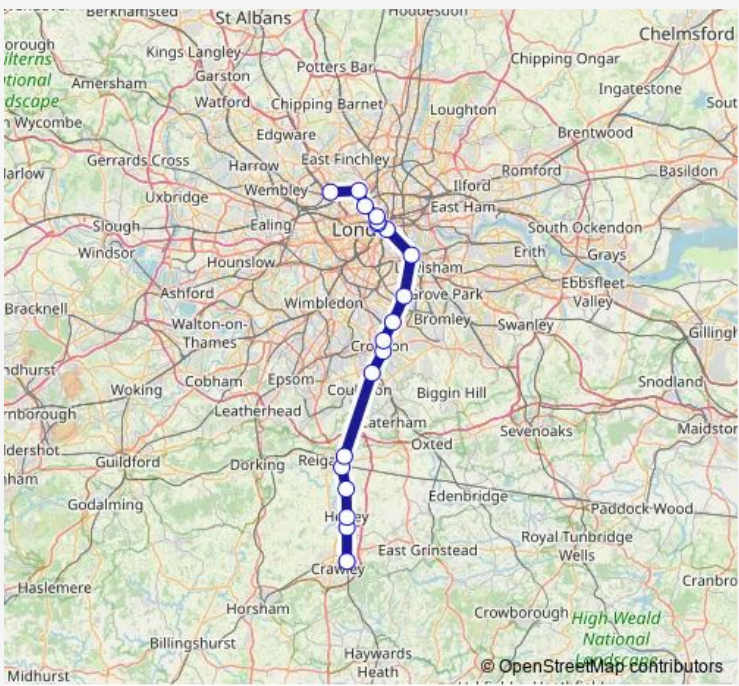

## Rail Thameslink West Hampstead Thameslink - Three Bridges

[Go to website](#)

**Direction**  
 Three Bridges — West Hampstead Thameslink  
 19 stops  
[Open route schedule](#)

- Three Bridges
- Gatwick Airport
- Horley
- Earlswood (Surrey)
- Purley
- East Croydon
- Selhurst
- Streatham Common
- Streatham
- Tulse Hill
- Herne Hill
- Loughborough Junction
- Elephant & Castle
- London Blackfriars
- City Thameslink
- Farringdon
- London St Pancras International
- Kentish Town
- West Hampstead Thameslink

Route schedule  
 Three Bridges — West Hampstead Thameslink

Monday	—
Tuesday	—
Wednesday	—
Thursday	—
Friday	—
Saturday	02:41-03:41
Sunday	—

Route info  
 Direction: Three Bridges  
 Stops: 19  
 Trip Duration: 1 hour 9 min