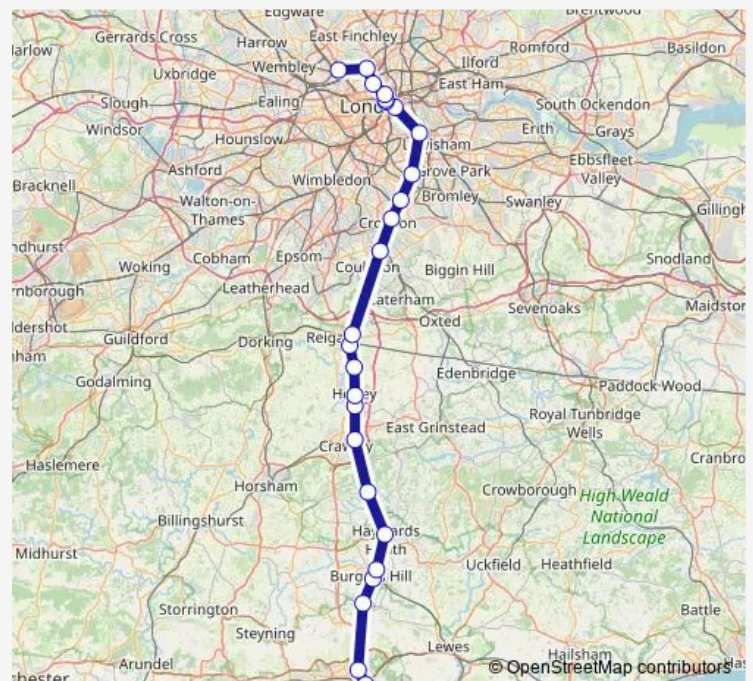

Balcombe

Haywards Heath

Wivelsfield

Route schedule

West Hampstead Thameslink — Brighton

Monday —

Tuesday —

Wednesday —

Thursday —

Friday —

Saturday —

Sunday 23:08

Route info

Direction: West Hampstead Thameslink

Stops: 25

Trip Duration: 1 hour 46 min

Thameslink — Brighton - West Hampstead Thameslink

Burgess Hill

Hassocks

Preston Park

Brighton

Direction

West Hampstead Thameslink — Brighton

23 stops