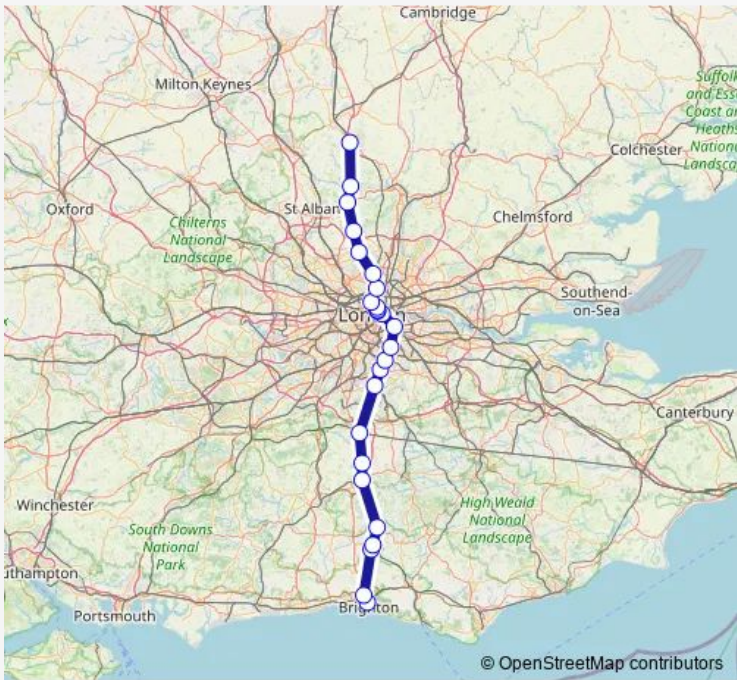

## Rail Thameslink Brighton - Stevenage

[Go to website](#)

**Direction**  
 Brighton — Stevenage  
 26 stops  
[Open route schedule](#)

- Brighton
- Preston Park
- Burgess Hill
- Wivelsfield
- Haywards Heath
- Three Bridges
- Gatwick Airport
- Earlswood (Surrey)
- Purley
- East Croydon
- Selhurst
- Streatham Common
- Streatham
- Tulse Hill
- Herne Hill
- Loughborough Junction
- Elephant & Castle
- London Blackfriars
- City Thameslink
- Farringdon
- London St Pancras International

Route schedule  
 Brighton — Stevenage

Monday	—
Tuesday	—
Wednesday	—
Thursday	—
Friday	—
Saturday	—
Sunday	21:19

Route info  
 Direction: Brighton  
 Stops: 26  
 Trip Duration: 1 hour 48 min

Thameslink — Brighton - Stevenage BusMaps

Finsbury Park

Alexandra Palace

Potters Bar

Welwyn Garden City

Stevenage

**Direction**

Brighton — Stevenage

25 stops

[Open route schedule](#)

Brighton

Preston Park

Burgess Hill

Wivelsfield

Haywards Heath

Three Bridges

Gatwick Airport