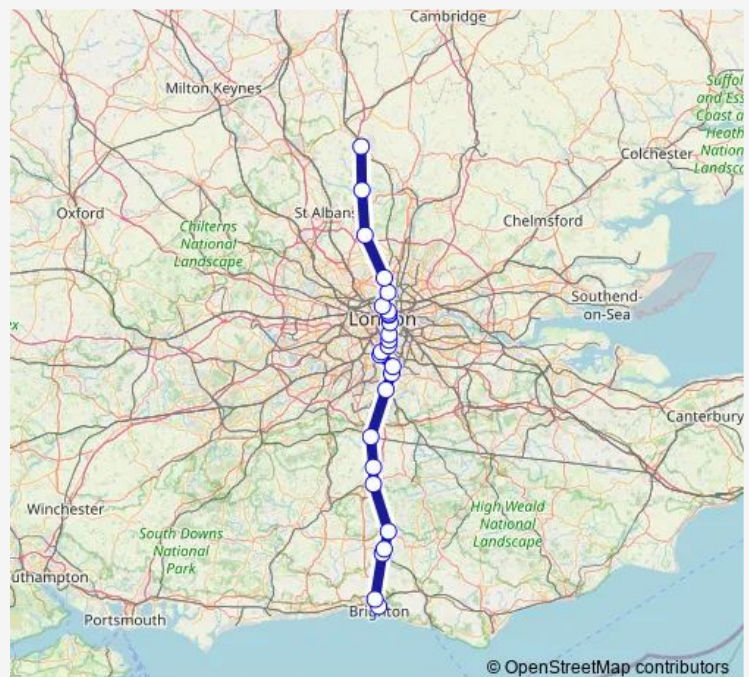

Rail Thameslink Brighton - Stevenage

[Go to website](#)

Direction

Brighton — Stevenage

26 stops

[Open route schedule](#)

Brighton

Preston Park

Burgess Hill

Wivelsfield

Haywards Heath

Three Bridges

Gatwick Airport

Earlswood (Surrey)

Purley

East Croydon

Selhurst

Streatham Common

Streatham

Tulse Hill

Herne Hill

Loughborough Junction

Elephant & Castle

London Blackfriars

City Thameslink

Farringdon

London St Pancras International

Route schedule

Brighton — Stevenage

Monday —

Tuesday —

Wednesday —

Thursday —

Friday —

Saturday —

Sunday

21:19

Route info

Direction: Brighton

Stops: 26

Trip Duration: 1 hour 48 min

■ Thameslink — Brighton - Stevenage

BusMaps