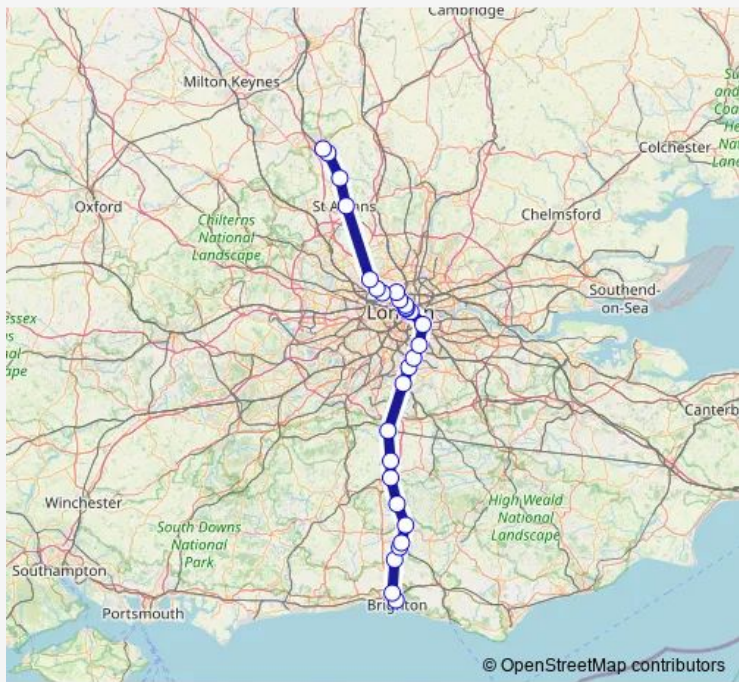

Rail Thameslink Luton - Brighton

[Go to website](#)

Direction
 Luton — Brighton
 28 stops
[Open route schedule](#)

- Luton
- Luton Airport Parkway
- Harpenden
- St Albans City
- Hendon
- Cricklewood
- West Hampstead Thameslink
- Kentish Town
- London St Pancras International
- Farringdon
- City Thameslink
- London Blackfriars
- London Bridge
- New Cross Gate
- Sydenham
- Norwood Junction
- East Croydon
- Purley
- Earlswood (Surrey)
- Gatwick Airport
- Three Bridges

Route schedule
 Luton — Brighton

Monday	—
Tuesday	—
Wednesday	—
Thursday	—
Friday	—
Saturday	—
Sunday	08:42

Route info
 Direction: Luton
 Stops: 28
 Trip Duration: 2 hour 4 min

Balcombe

Haywards Heath

Wivelsfield

Luton

Luton Airport Parkway

Harpenden

St Albans City

Hendon

Cricklewood

West Hampstead Thameslink

Kentish Town

Sunday —

Route info

Direction: Brighton

Stops: 28

Trip Duration: 2 hour 5 min

Harpenden

Luton Airport Parkway

Luton