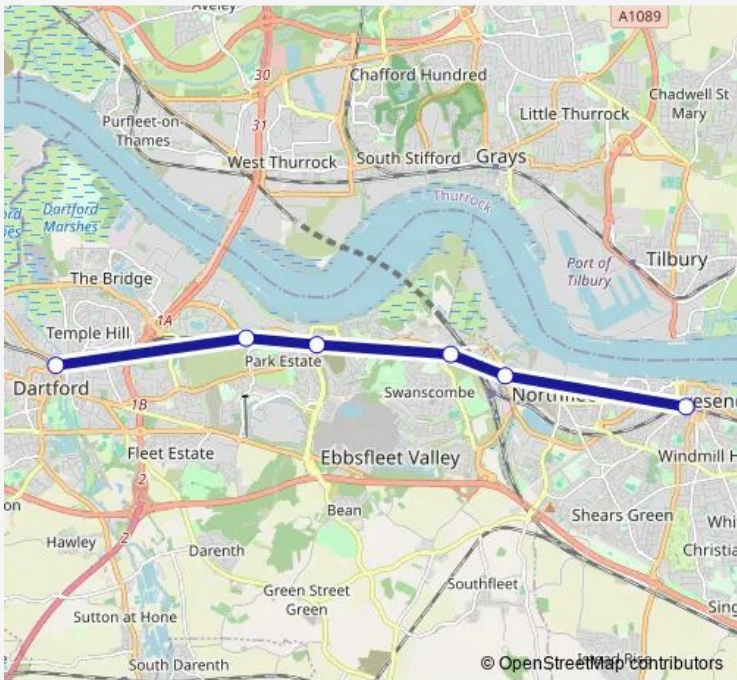

Rail Thameslink Gravesend - Dartford

[Go to website](#)

Direction
 Dartford — Gravesend
 6 stops
[Open route schedule](#)

- Dartford
- Stone Crossing
- Greenhithe for Bluewater
- Swanscombe
- Northfleet
- Gravesend

Route schedule
 Dartford — Gravesend

Monday	24:28-01:24 ⁺¹
Tuesday	00:28-01:24 ⁺¹
Wednesday	00:28-01:24 ⁺¹
Thursday	00:28-01:24 ⁺¹
Friday	00:28-01:24
Saturday	25:24 ⁺¹
Sunday	01:24-08:30

Route info
 Direction: Dartford
 Stops: 6
 Trip Duration: 0 hour 17 min

Direction

Gravesend — Dartford

6 stops

[Open route schedule](#)

Gravesend

Northfleet

Swanscombe

Greenhithe for Bluewater

Stone Crossing

Dartford

Route schedule

Gravesend — Dartford

Monday	04:20-04:24
Tuesday	04:17-04:28
Wednesday	04:17-04:28
Thursday	04:17-04:28
Friday	04:17-04:28
Saturday	—
Sunday	22:59-23:59

Route info

Direction: Gravesend