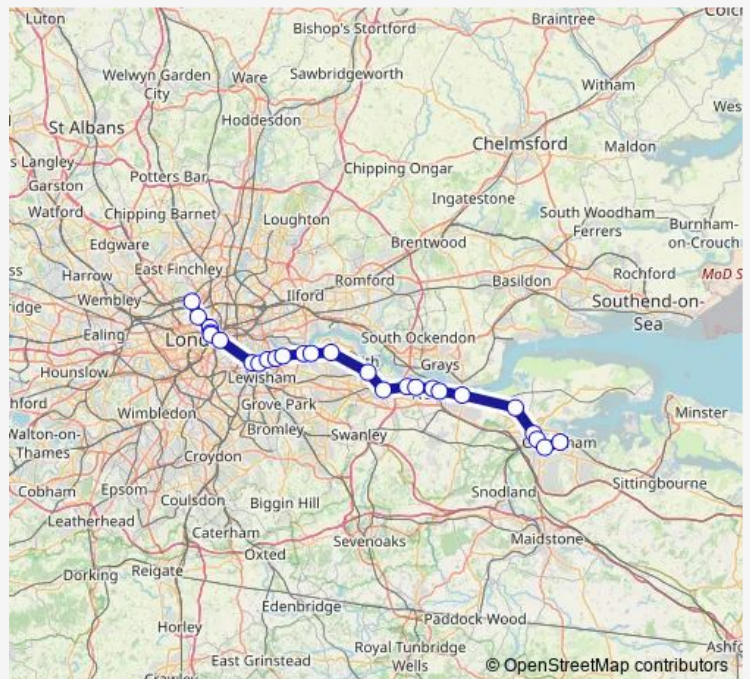

Rail Thameslink Kentish Town - Gillingham (Kent)

[Go to website](#)

**Direction**

Kentish Town — Gillingham (Kent)

26 stops

[Open route schedule](#)

- Kentish Town
- London St Pancras International
- Farringdon
- City Thameslink
- London Blackfriars
- London Bridge
- Deptford
- Greenwich
- Maze Hill
- Westcombe Park
- Charlton
- Woolwich Arsenal
- Plumstead
- Abbey Wood (London)
- Slade Green
- Dartford
- Stone Crossing
- Greenhithe for Bluewater
- Swanscombe
- Northfleet
- Gravesend

Route schedule

Kentish Town — Gillingham (Kent)

Monday	21:56-22:56
Tuesday	21:56-22:56
Wednesday	21:56-22:56
Thursday	21:56-22:56
Friday	21:56-22:56
Saturday	21:56-22:56
Sunday	—

Route info

Direction: Kentish Town

Stops: 26

Trip Duration: 1 hour 43 min

Thameslink — Kentish Town - Gillingham (Kent)

Higham

Strood (Kent)

Rochester

Chatham

Gillingham (Kent)