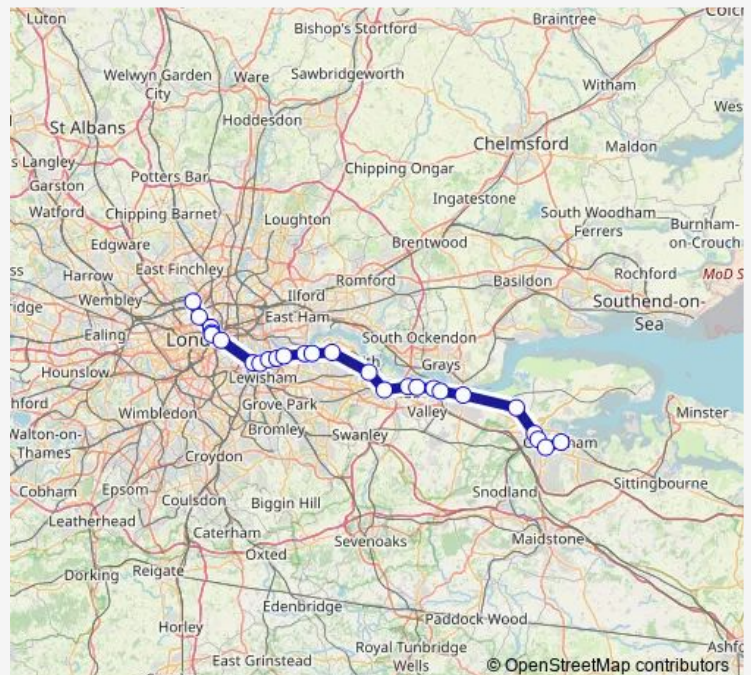

Thursday —

Friday —

Saturday 04:36-05:06

Sunday —

Route info

Direction: Gillingham (Kent)

Stops: 26

Trip Duration: 1 hour 42 min

Thameslink — Kentish Town - Gillingham (Kent)

London Blackfriars

City Thameslink

Farringdon

London St Pancras International

Kentish Town

Direction

Kentish Town — Gillingham (Kent)

26 stops

[Open route schedule](#)

Kentish Town

London St Pancras International

Farringdon

City Thameslink

London Blackfriars

London Bridge

Thursday 21:56-22:56

Friday 21:56-22:56

Saturday 21:56-22:57

Sunday —

Route info

Direction: Kentish Town

Stops: 26

Trip Duration: 1 hour 44 min