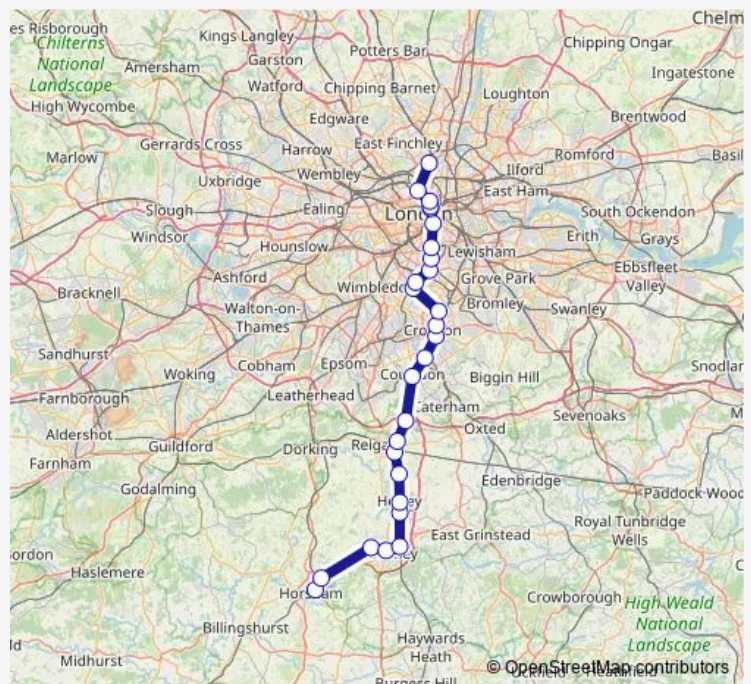

Rail Thameslink Horsham - Finsbury Park

[Go to website](#)

Direction
 Horsham — Finsbury Park
 21 stops
[Open route schedule](#)

- Horsham
- Littlehaven
- Ifield
- Crawley
- Three Bridges
- Gatwick Airport
- Horley
- Salfords (Surrey)
- Earlswood (Surrey)
- Redhill
- Purley
- East Croydon
- Norwood Junction
- Sydenham
- New Cross Gate
- London Bridge
- London Blackfriars
- City Thameslink
- Farringdon
- London St Pancras International
- Finsbury Park

Route schedule
 Horsham — Finsbury Park

Monday	—
Tuesday	—
Wednesday	—
Thursday	—
Friday	—
Saturday	22:25
Sunday	—

Route info
 Direction: Horsham
 Stops: 21
 Trip Duration: 1 hour 27 min

Thameslink — Horsham - Finsbury Park BusMaps

Direction

Horsham — Finsbury Park

27 stops

[Open route schedule](#)

Horsham

Littlehaven

Ifield

Crawley

—

Saturday

23:11-23:12

Sunday

—

Route info

Direction: Horsham

Stops: 27