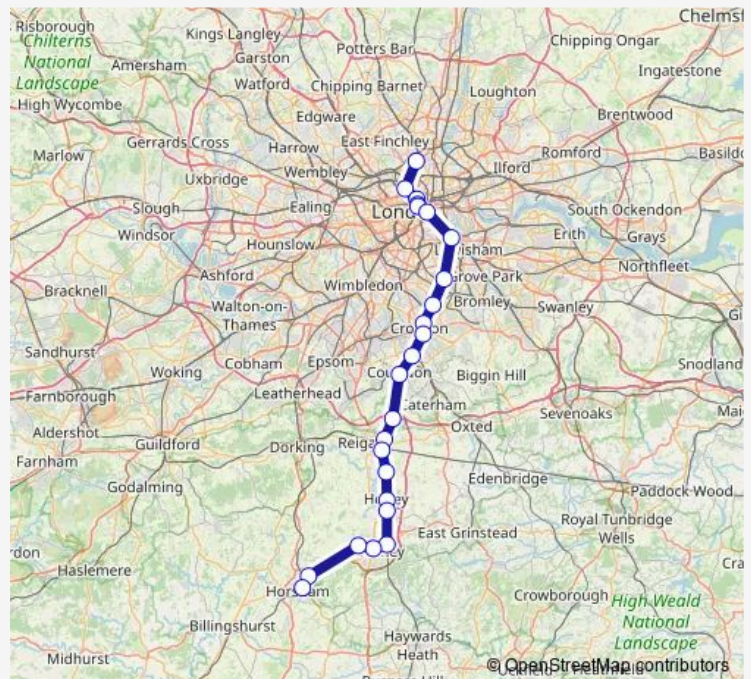

### Route schedule

Horsham — Finsbury Park

Monday —

Tuesday —

Wednesday —

Thursday —

Friday —

Saturday 05:25-20:55

### Route info

Direction: Horsham

Stops: 23

Trip Duration: 1 hour 27 min

Thameslink — Finsbury Park - Horsham

London St Pancras International

Finsbury Park