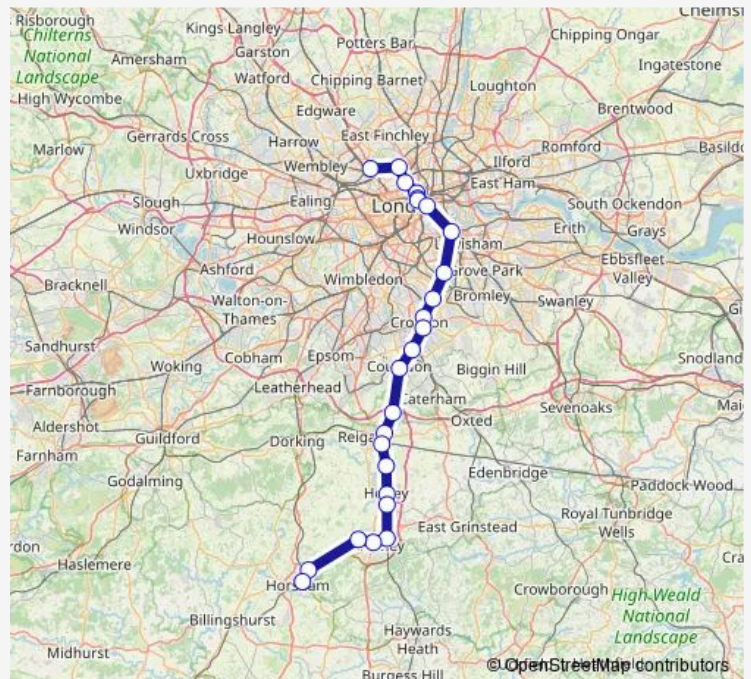

City Thameslink

Route schedule

Horsham — West Hampstead Thameslink

Monday —

Tuesday —

Wednesday —

Thursday —

Friday —

Saturday —

Sunday 08:37-20:37

Route info

Direction: Horsham

Stops: 25

Trip Duration: 1 hour 40 min

Farringdon

London St Pancras International

Kentish Town

West Hampstead Thameslink

Direction

West Hampstead Thameslink — Horsham

25 stops

[Open route schedule](#)

West Hampstead Thameslink

Kentish Town

Direction: West Hampstead Thameslink

Stops: 25

Trip Duration: 1 hour 39 min

Direction

Horsham — West Hampstead Thameslink

24 stops

[Open route schedule](#)

Horsham