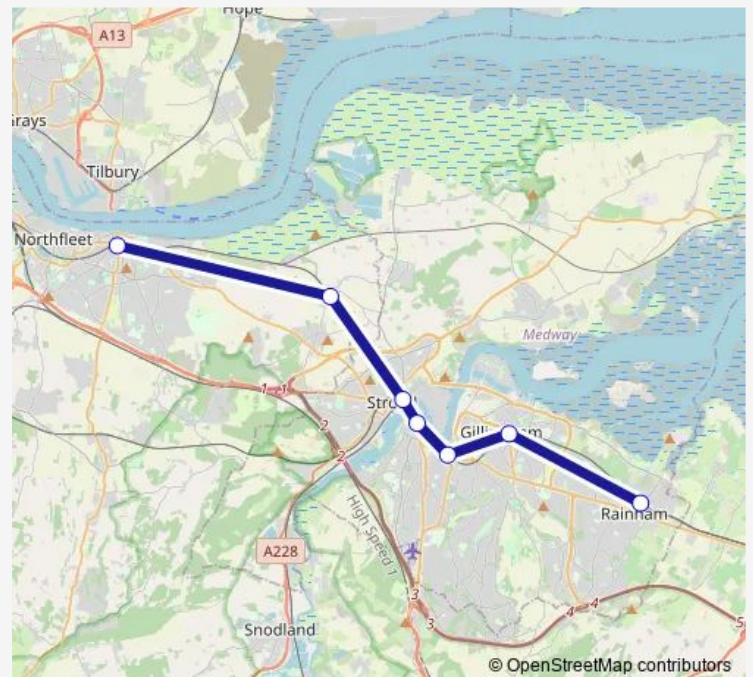

## Rail Thameslink Gravesend - Rainham (Kent)

[Go to website](#)

### Direction

Gravesend — Rainham (Kent)

7 stops

[Open route schedule](#)

Gravesend

Higham

Strood (Kent)

Rochester

### Route schedule

Gravesend — Rainham (Kent)

Monday	—
Tuesday	—
Wednesday	—
Thursday	—
Friday	—
Saturday	—
Sunday	08:08-22:38

### Route info

Direction: Gravesend

Stops: 7

Trip Duration: 0 hour 30 min

■ Thameslink — Gravesend - Rainham (Kent)

**Direction**

Rainham (Kent) — Gravesend

7 stops