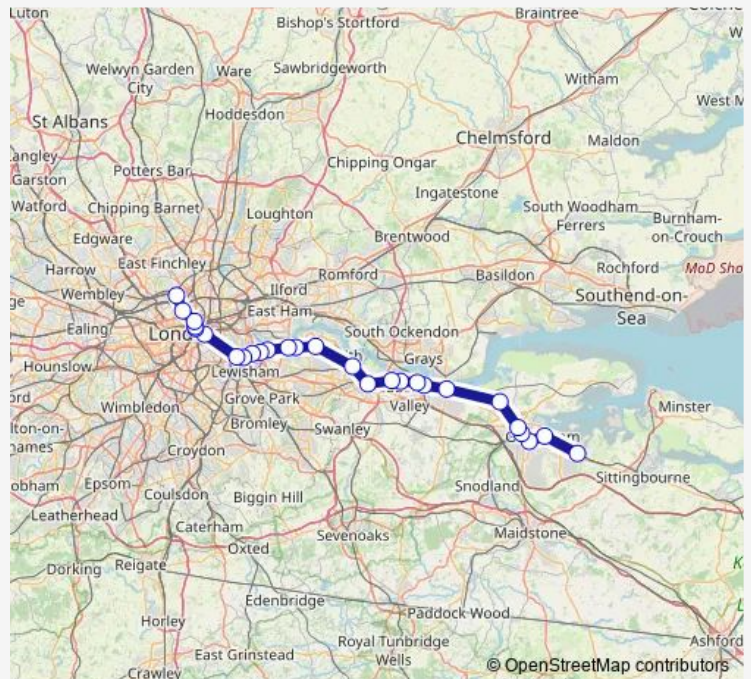

Rail Thameslink Rainham (Kent) - Kentish Town

[Go to website](#)

Direction

Kentish Town — Rainham (Kent)

25 stops

[Open route schedule](#)

- Kentish Town
- London St Pancras International
- Farringdon
- City Thameslink
- London Blackfriars
- London Bridge
- New Cross
- St Johns (London)
- Lewisham
- Blackheath
- Eltham
- Bexleyheath
- Barnehurst
- Dartford
- Stone Crossing
- Greenhithe for Bluewater
- Swanscombe
- Northfleet
- Gravesend
- Higham
- Strood (Kent)

Route schedule

Kentish Town — Rainham (Kent)

Monday	—
Tuesday	—
Wednesday	—
Thursday	—
Friday	—
Saturday	—
Sunday	10:26-21:26

Route info

Direction: Kentish Town

Stops: 25

Trip Duration: 1 hour 49 min

Thameslink — Rainham (Kent) - Kentish Town

Rochester

Chatham

Gillingham (Kent)

Rainham (Kent)

Direction

Kentish Town — Rainham (Kent)

27 stops

[Open route schedule](#)

Route info

Direction: Rainham (Kent)

Stops: 27

Trip Duration: 1 hour 48 min

London St Pancras International

Kentish Town

Thameslink Rail time schedules and route maps are available in an offline PDF at busmaps.com. Use the busmaps.com website to see live bus times, train schedule or subway schedule, and step-by-step directions for all public transit in London