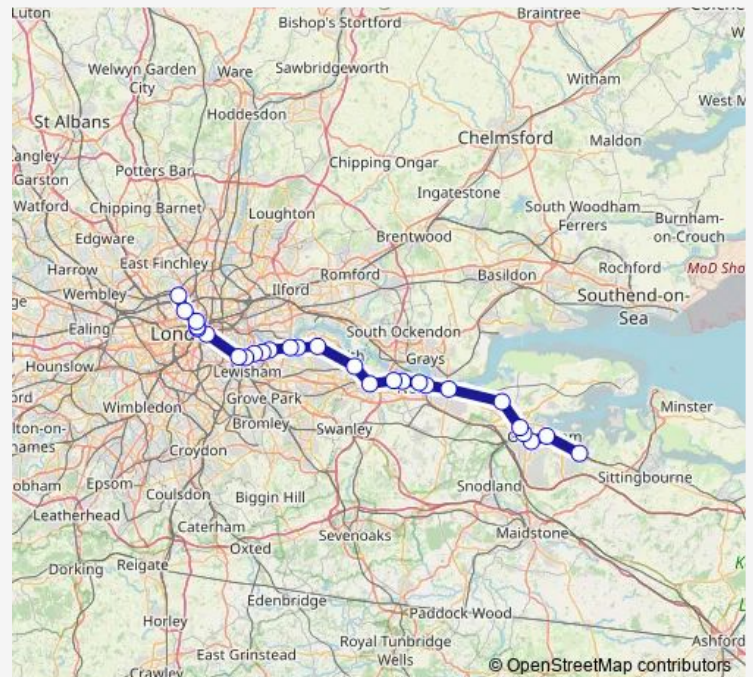

Rail Thameslink Rainham (Kent) - Kentish Town

[Go to website](#)

Direction

Kentish Town — Rainham (Kent)

27 stops

[Open route schedule](#)

- Kentish Town
- London St Pancras International
- Farringdon
- City Thameslink
- London Blackfriars
- London Bridge
- Deptford
- Greenwich
- Maze Hill
- Westcombe Park
- Charlton
- Woolwich Arsenal
- Plumstead
- Abbey Wood (London)
- Slade Green
- Dartford
- Stone Crossing
- Greenhithe for Bluewater
- Swanscombe
- Northfleet
- Gravesend

Route schedule

Kentish Town — Rainham (Kent)

Monday	20:26-21:26
Tuesday	20:26-21:26
Wednesday	20:26-21:26
Thursday	20:26-21:26
Friday	20:26-21:26
Saturday	05:54-21:26
Sunday	09:56-21:26

Route info

Direction: Kentish Town

Stops: 27

Trip Duration: 1 hour 49 min

Thameslink — Rainham (Kent) - Kentish Town

Higham

Strood (Kent)

Rochester

Chatham

Gillingham (Kent)

Route info

Direction: Rainham (Kent)

Stops: 27

Trip Duration: 1 hour 48 min

London St Pancras International

Kentish Town

Thameslink Rail time schedules and route maps are available in an offline PDF at busmaps.com. Use the busmaps.com website to see live bus times, train schedule or subway schedule, and step-by-step directions for all public transit in London