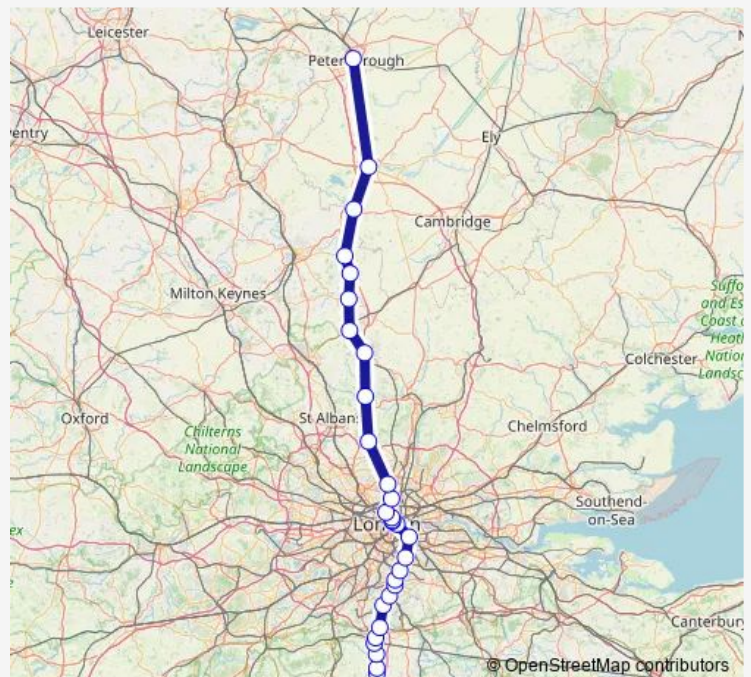

Rail Thameslink Three Bridges - Peterborough

[Go to website](#)

Direction

Three Bridges — Peterborough

31 stops

[Open route schedule](#)

- Three Bridges
- Gatwick Airport
- Horley
- Salfords (Surrey)
- Earlswood (Surrey)
- Redhill
- Merstham
- Coulsdon South
- Purley
- South Croydon
- East Croydon
- Norwood Junction
- Sydenham
- New Cross Gate
- London Bridge
- London Blackfriars
- City Thameslink
- Farringdon
- London St Pancras International
- Finsbury Park
- Alexandra Palace

Route schedule

Three Bridges — Peterborough

Monday	06:39
Tuesday	06:39
Wednesday	06:39
Thursday	06:39
Friday	06:39
Saturday	05:30-22:43
Sunday	—

Route info

Direction: Three Bridges

Stops: 31

Trip Duration: 2 hour 34 min

St Neots

Huntingdon

Peterborough

Direction

Peterborough — Three Bridges

29 stops

[Open route schedule](#)

Peterborough

Route schedule

Peterborough — Three Bridges

Monday

—

Tuesday

—

Wednesday

—