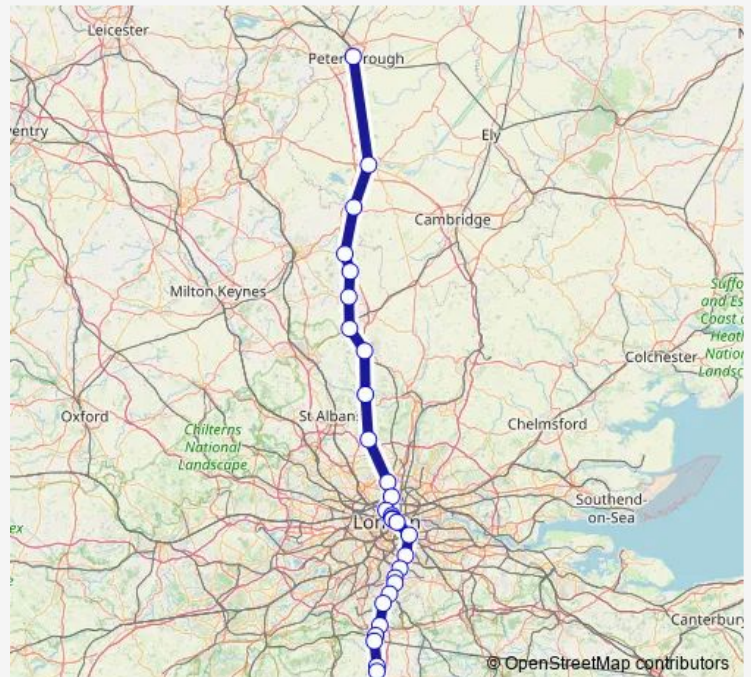

Rail Thameslink Three Bridges - Peterborough

[Go to website](#)

**Direction**

Three Bridges — Peterborough

31 stops

[Open route schedule](#)

- Three Bridges
- Gatwick Airport
- Horley
- Salfords (Surrey)
- Earlswood (Surrey)
- Redhill
- Merstham
- Coulsdon South
- Purley
- South Croydon
- East Croydon
- Norwood Junction
- Sydenham
- New Cross Gate
- London Bridge
- London Blackfriars
- City Thameslink
- Farringdon
- London St Pancras International
- Finsbury Park
- Alexandra Palace

Route schedule

Three Bridges — Peterborough

Monday	06:39
Tuesday	06:39
Wednesday	06:39
Thursday	06:39
Friday	06:39
Saturday	05:30-22:43
Sunday	—

Route info

Direction: Three Bridges

Stops: 31

Trip Duration: 2 hour 31 min

## Direction

Peterborough — Three Bridges

29 stops

[Open route schedule](#)

Peterborough

Huntingdon

St Neots

Sandy

## Route schedule

Peterborough — Three Bridges

Monday

—

Tuesday

—

Wednesday

—