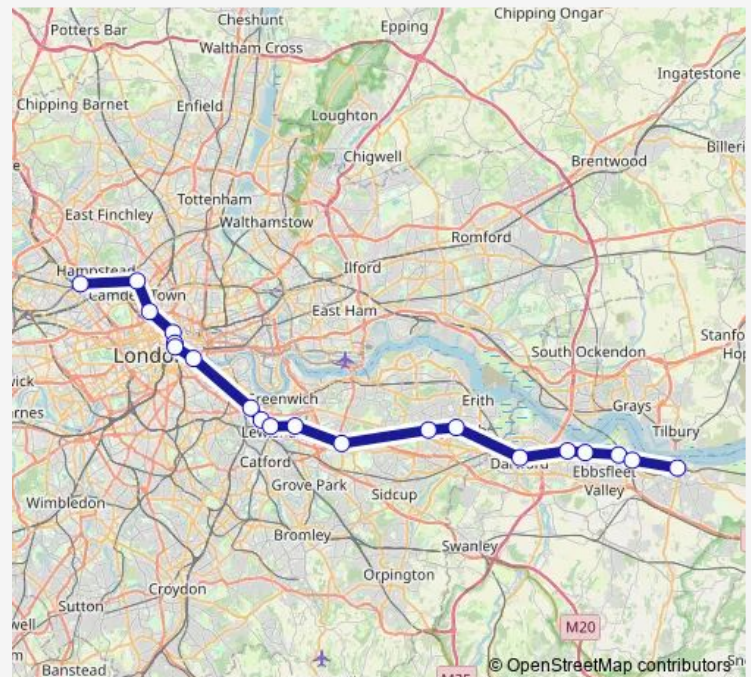

### Direction

West Hampstead Thameslink — Gravesend

20 stops

[Open route schedule](#)

West Hampstead Thameslink

Kentish Town

London St Pancras International

Farringdon

### Route schedule

West Hampstead Thameslink — Gravesend

Monday —

Tuesday —

Wednesday —

Thursday —

Friday —

Saturday —

### Route info

Direction: West Hampstead Thameslink

Stops: 20

Trip Duration: 1 hour 29 min

Thameslink — West Hampstead Thameslink - Gravesend

## Direction

Gravesend — West Hampstead Thameslink

20 stops

[Open route schedule](#)

Gravesend

Northfleet

Swanscombe

Greenhithe for Bluewater