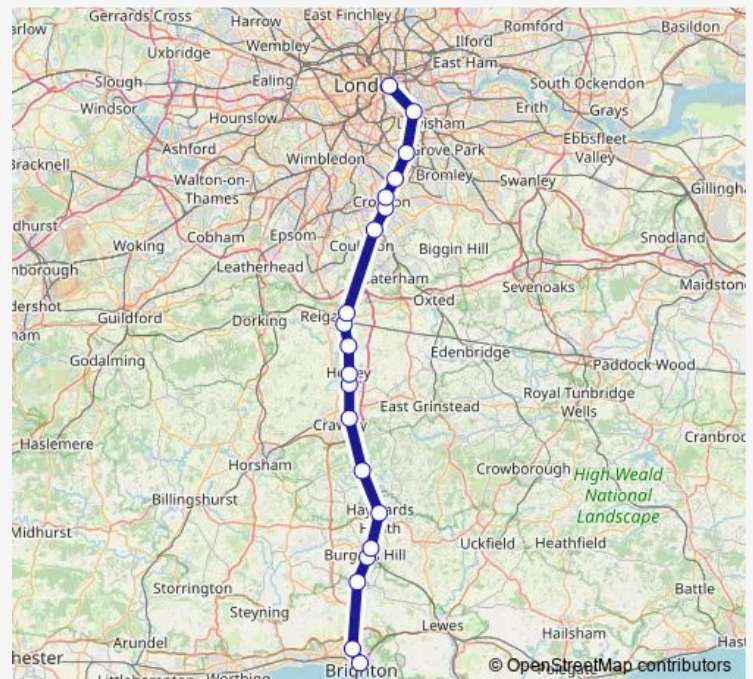

Rail Thameslink Brighton - London Bridge

[Go to website](#)

Direction

London Bridge — Brighton

16 stops

[Open route schedule](#)

London Bridge

New Cross Gate

Haywards Heath

Wivelsfield

Burgess Hill

Hassocks

Preston Park

Brighton

Route schedule

London Bridge — Brighton

Monday	00:14
Tuesday	—
Wednesday	—
Thursday	—
Friday	—
Saturday	—
Sunday	24:14 ⁺¹

Route info

Direction: London Bridge

Stops: 16

Trip Duration: 1 hour 10 min

Thameslink — Brighton - London Bridge

Direction

London Bridge — Brighton