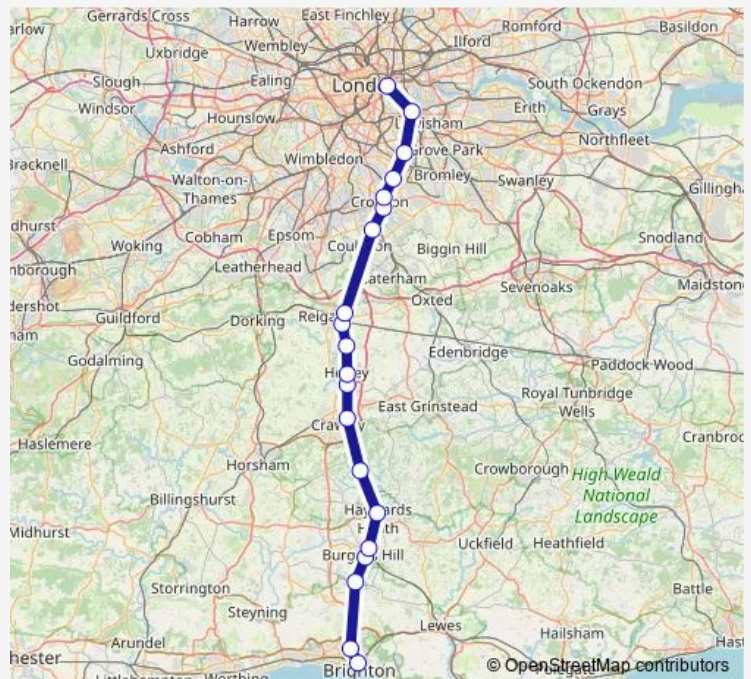

Rail Thameslink Brighton - London Bridge

[Go to website](#)

Direction

London Bridge — Brighton

16 stops

[Open route schedule](#)

London Bridge

New Cross Gate

Haywards Heath

Wivelsfield

Burgess Hill

Hassocks

Preston Park

Brighton

Route schedule

London Bridge — Brighton

Monday	00:14
Tuesday	—
Wednesday	—
Thursday	—
Friday	—
Saturday	—
Sunday	24:14 ⁺¹

Route info

Direction: London Bridge

Stops: 16

Trip Duration: 1 hour 10 min

Thameslink — Brighton - London Bridge

Direction

London Bridge — Brighton