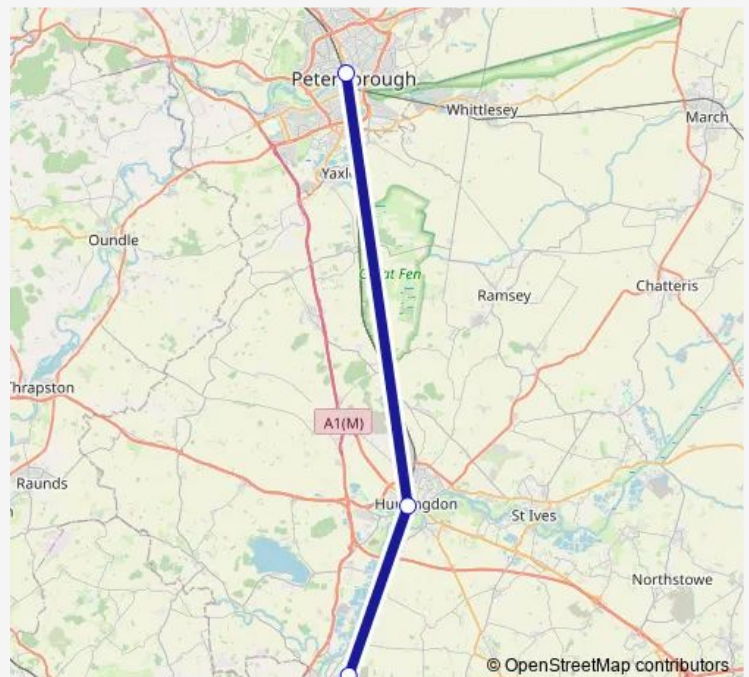

Rail Thameslink St Neots - Peterborough

[Go to website](#)

Direction

St Neots — Peterborough

3 stops

[Open route schedule](#)

St Neots

Huntingdon

Peterborough

Route schedule

St Neots — Peterborough

Monday	00:45-02:45
Tuesday	—
Wednesday	—
Thursday	—
Friday	—
Saturday	—
Sunday	08:34-01:45 ⁺¹

Route info

Direction: St Neots

Stops: 3

Trip Duration: 0 hour 22 min

Thameslink — Peterborough - St Neots

Direction

Peterborough — St Neots

3 stops

[Open route schedule](#)

Peterborough

Huntingdon

St Neots

Route schedule

Peterborough — St Neots

Monday	—
Tuesday	—
Wednesday	—
Thursday	—
Friday	—
Saturday	—
Sunday	20:05-23:35

Route info

Direction: Peterborough

Stops: 3

Trip Duration: 0 hour 22 min

Thameslink Rail time schedules and route maps are available in an offline PDF at busmaps.com. Use the busmaps.com website to see live bus times, train schedule or subway schedule, and step-by-step directions for all public transit in Peterborough