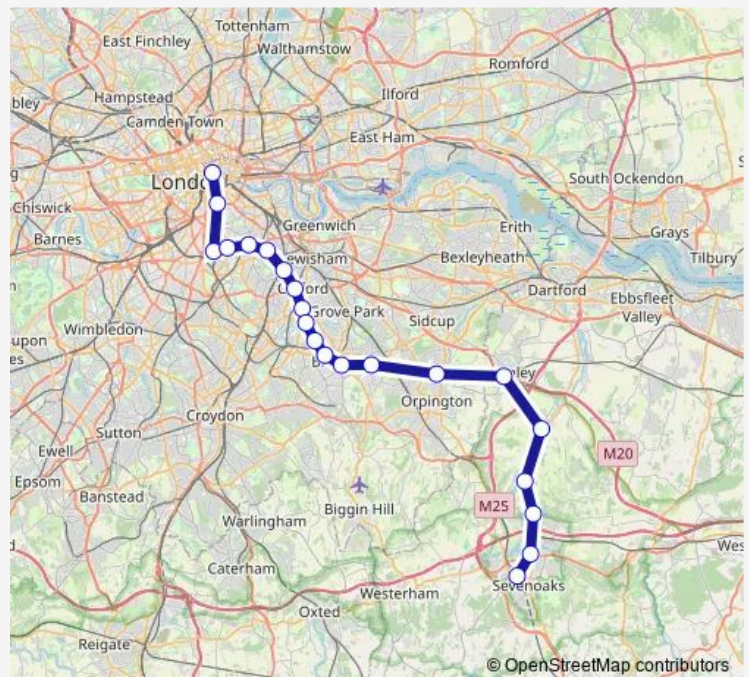

Tuesday 23:45-23:46

Wednesday 23:45-23:46

Thursday 23:45-23:46

Friday —

Saturday —

Sunday 09:43-23:43

Route info

Direction: London Blackfriars

Stops: 17

Trip Duration: 0 hour 59 min