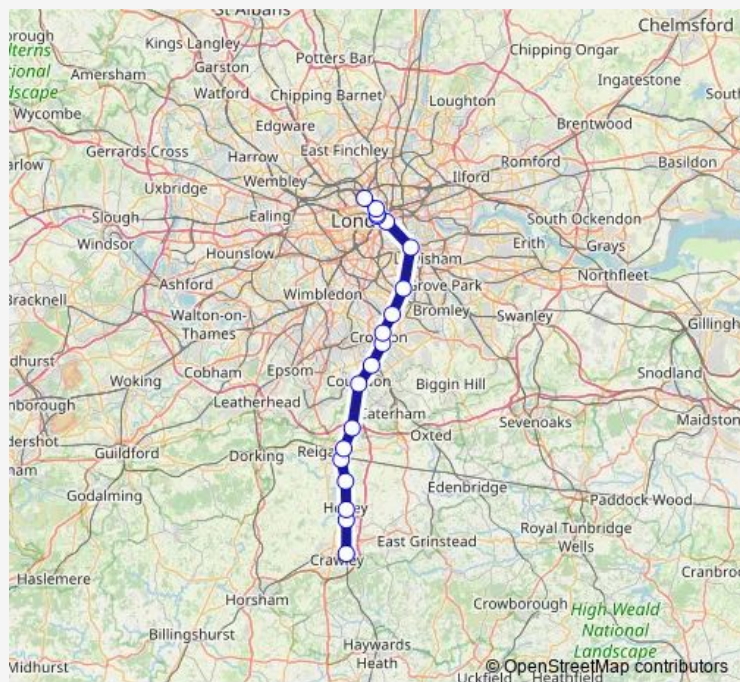

### Route schedule

London St Pancras International — Three Bridges

Monday	01:23
Tuesday	—
Wednesday	—
Thursday	—
Friday	—
Saturday	—
Sunday	25:23 <sup>+1</sup>

### Route info

Direction: London St Pancras International

Stops: 19

Trip Duration: 1 hour 6 min

**Direction**

Three Bridges — London St Pancras International

19 stops

[Open route schedule](#)

## Route info

Direction: Three Bridges

Stops: 19

Trip Duration: 1 hour 5 min

## Route info

Direction: London St Pancras International

Stops: 19

Trip Duration: 1 hour 6 min