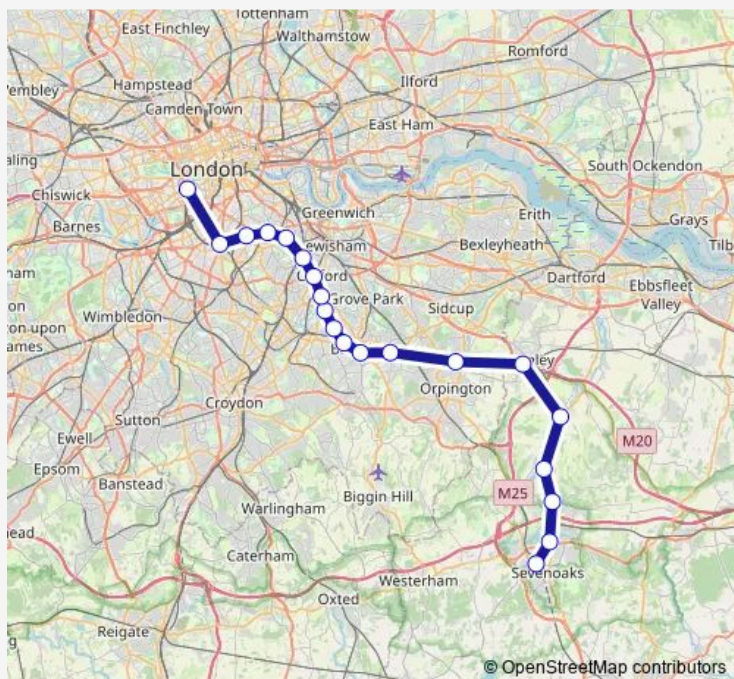

Thursday —

Friday —

Saturday —

Sunday 07:14-09:14

Route info

Direction: London Victoria

Stops: 15

Trip Duration: 1 hour 5 min

Direction

Sevenoaks — London Victoria

20 stops

[Open route schedule](#)

Sevenoaks

Bat & Ball

Otford

Shoreham (Kent)