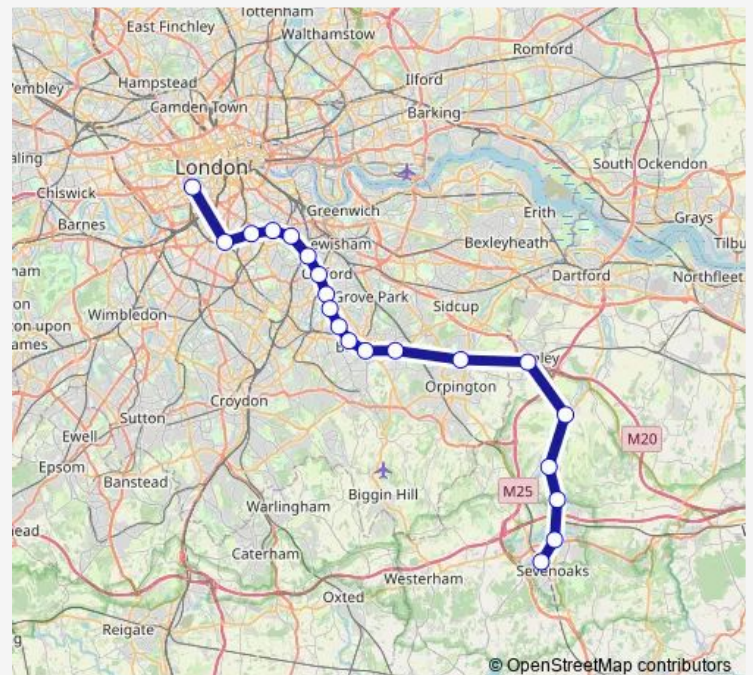

Tuesday —

Wednesday —

Thursday —

Friday —

Saturday —

Sunday

07:14-09:14

Route info

Direction: London Victoria

Stops: 15

Trip Duration: 1 hour 5 min

Thameslink — London Victoria - Sevenoaks

Direction

Sevenoaks — London Victoria

20 stops

[Open route schedule](#)