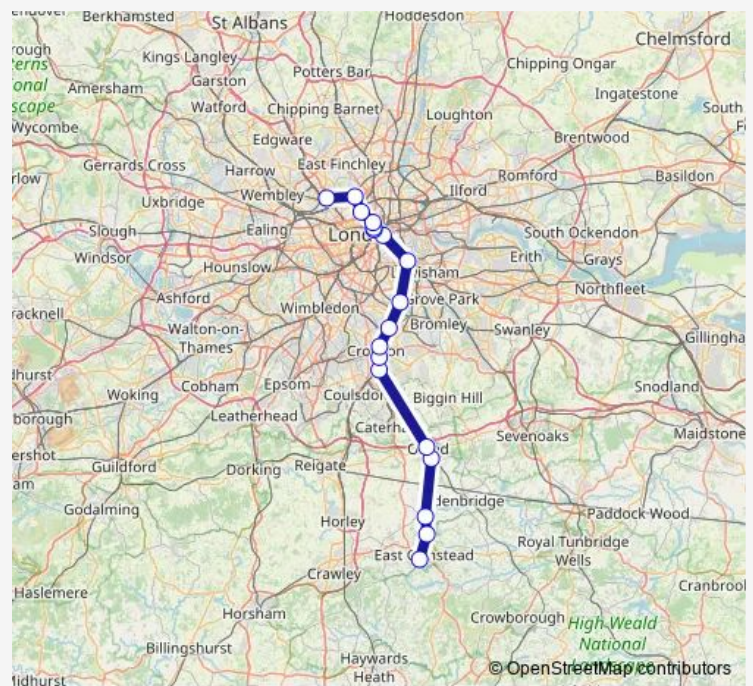

Rail Thameslink East Grinstead - West Hampstead Thameslink

[Go to website](#)

Direction

East Grinstead — West Hampstead Thameslink

18 stops

[Open route schedule](#)

- East Grinstead
- Dormans
- Lingfield
- Hurst Green
- Oxted
- Sanderstead
- South Croydon
- East Croydon
- Norwood Junction
- Sydenham
- New Cross Gate
- London Bridge
- London Blackfriars
- City Thameslink
- Farringdon
- London St Pancras International
- Kentish Town
- West Hampstead Thameslink

Route schedule

East Grinstead — West Hampstead Thameslink

Monday	18:48
Tuesday	18:48
Wednesday	18:48
Thursday	18:48
Friday	18:48
Saturday	—
Sunday	—

Route info

Direction: East Grinstead

Stops: 18

Trip Duration: 1 hour 16 min

Thameslink Rail time schedules and route maps are available in an offline PDF at busmaps.com. Use the busmaps.com website to see live bus times, train schedule or subway schedule, and step-by-step directions for all public transit in London

The schedule is provided in the local timezone. Times with "(+1)" indicate departures on the next day.

PDF file created on 2025-01-16

2024 BusMaps.com - All Rights Reserved