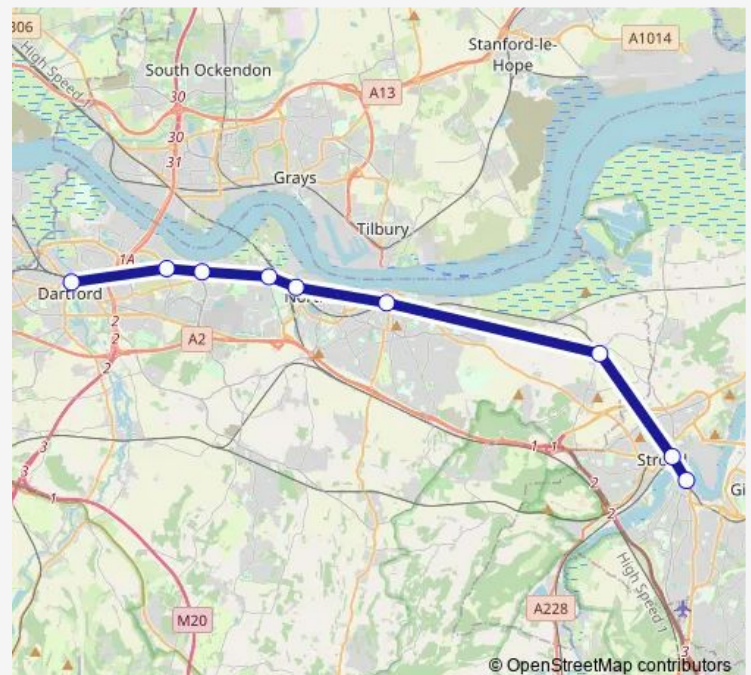

Rail Thameslink Dartford - Rochester

[Go to website](#)

Direction

Dartford — Rochester

9 stops

[Open route schedule](#)

Dartford

Stone Crossing

Greenhithe for Bluewater

Swanscombe

Northfleet

Gravesend

Higham

Strood (Kent)

Rochester

Route schedule

Dartford — Rochester

Monday —

Tuesday 20:31

Wednesday —

Thursday —

Friday —

Saturday —

Sunday —

Route info

Direction: Dartford

Stops: 9

Trip Duration: 0 hour 31 min

Thameslink — Dartford - Rochester

Thameslink Rail time schedules and route maps are available in an offline PDF at busmaps.com. Use the busmaps.com website to see live bus times, train schedule or subway schedule, and step-by-step directions for all public transit in Rochester