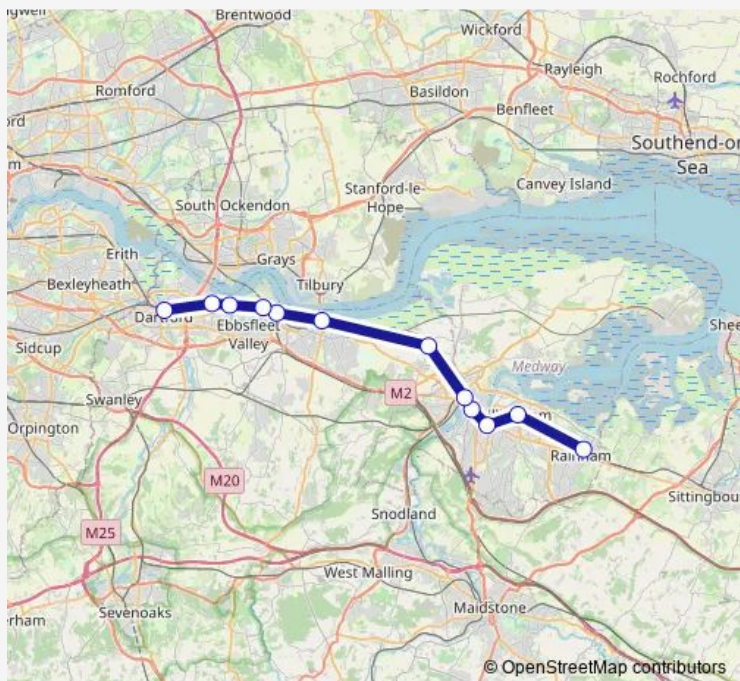

**Rail Thameslink Dartford - Rainham (Kent)**

[Go to website](#)

**Direction**  
 Rainham (Kent) — Dartford  
 12 stops  
[Open route schedule](#)

- Rainham (Kent)
- Gillingham (Kent)
- Chatham
- Rochester
- Strood (Kent)
- Higham
- Gravesend
- Northfleet
- Swanscombe
- Greenhithe for Bluewater
- Stone Crossing
- Dartford

Route schedule  
 Rainham (Kent) — Dartford

Monday	22:30-23:30
Tuesday	22:30-23:30
Wednesday	22:30-23:30
Thursday	22:30-23:30
Friday	22:30-23:30
Saturday	22:00-23:30
Sunday	22:30-23:30

**Route info**  
 Direction: Rainham (Kent)  
 Stops: 12  
 Trip Duration: 0 hour 42 min

**Direction**

Dartford — Rainham (Kent)

12 stops

[Open route schedule](#)

Dartford

Stone Crossing

Greenhithe for Bluewater

Swanscombe

## Route info

Direction: Dartford

Stops: 12

Trip Duration: 0 hour 45 min

Thameslink Rail time schedules and route maps are available in an offline PDF at [busmaps.com](https://busmaps.com). Use the [busmaps.com](https://busmaps.com) website to see live bus times, train schedule or subway schedule, and step-by-step directions for all public transit in Rochester