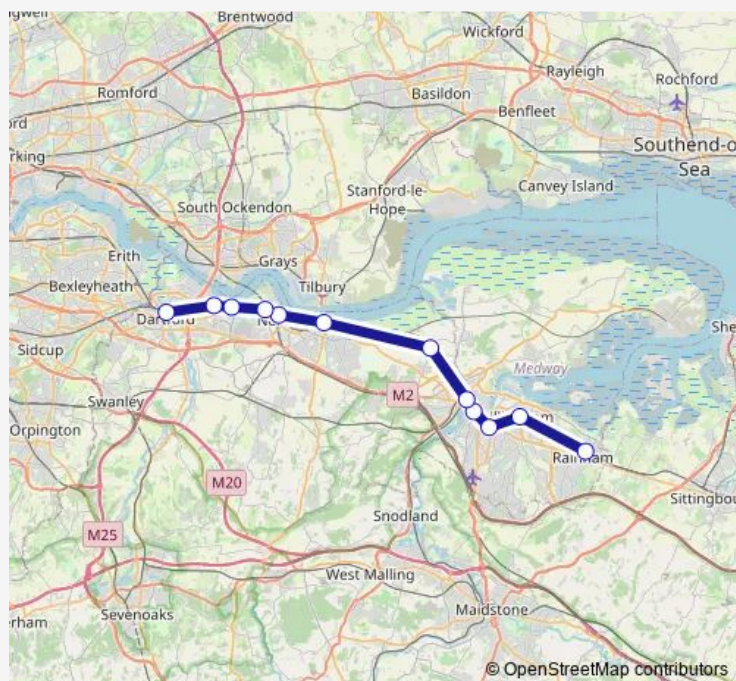

Rail Thameslink Dartford - Rainham (Kent)

[Go to website](#)

Direction

Rainham (Kent) — Dartford

12 stops

[Open route schedule](#)

Rainham (Kent)

Gillingham (Kent)

Stone Crossing

Dartford

Route schedule

Rainham (Kent) — Dartford

Monday 22:30-23:30

Tuesday 22:30-23:30

Wednesday 22:30-23:30

Thursday 22:30-23:30

Friday 22:30-23:30

Saturday 22:30-23:30

Sunday 22:30-23:30

Route info

Direction: Rainham (Kent)

Stops: 12

Trip Duration: 0 hour 45 min

■ Thameslink — Dartford - Rainham (Kent)

Direction

Dartford — Rainham (Kent)

12 stops

[Open route schedule](#)

Dartford

Stone Crossing

Greenhithe for Bluewater

Swanscombe