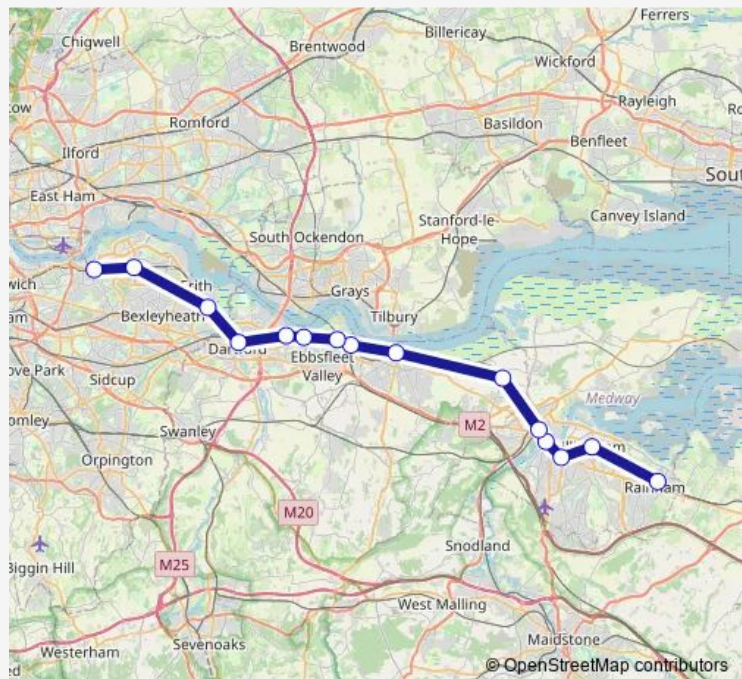

Rail Thameslink Rainham (Kent) - Plumstead

[Go to website](#)

Direction
 Plumstead — Rainham (Kent)
 15 stops
[Open route schedule](#)

- Plumstead
- Abbey Wood (London)
- Slade Green
- Dartford
- Stone Crossing
- Greenhithe for Bluewater
- Swanscombe
- Northfleet
- Gravesend
- Higham
- Strood (Kent)
- Rochester
- Chatham
- Gillingham (Kent)
- Rainham (Kent)

Route schedule
 Plumstead — Rainham (Kent)

Monday	—
Tuesday	—
Wednesday	—
Thursday	—
Friday	—
Saturday	06:10-22:10
Sunday	07:40-22:13

Route info
 Direction: Plumstead
 Stops: 15
 Trip Duration: 1 hour 5 min

■ Thameslink — Rainham (Kent) - Plumstead **BusMaps**

Direction

Rainham (Kent) — Plumstead

15 stops

[Open route schedule](#)

Rainham (Kent)

Gillingham (Kent)

Chatham

Direction: Rainham (Kent)

Stops: 15

Trip Duration: 1 hour 1 min

Thameslink Rail time schedules and route maps are available in an offline PDF at busmaps.com. Use the busmaps.com website to see live bus times, train schedule or subway schedule, and step-by-step directions for all public transit in Rochester