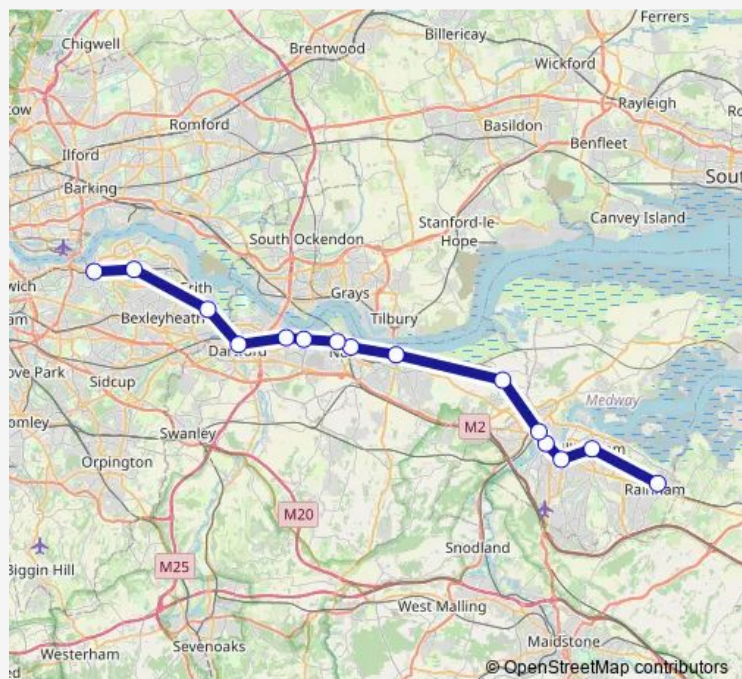

Rail Thameslink Rainham (Kent) - Plumstead

[Go to website](#)

Direction
 Plumstead — Rainham (Kent)
 15 stops
[Open route schedule](#)

- Plumstead
- Abbey Wood (London)
- Slade Green
- Dartford
- Stone Crossing
- Greenhithe for Bluewater
- Swanscombe
- Northfleet
- Gravesend
- Higham
- Strood (Kent)
- Rochester
- Chatham
- Gillingham (Kent)
- Rainham (Kent)

Route schedule
 Plumstead — Rainham (Kent)

| | |
|-----------|-------------|
| Monday | — |
| Tuesday | — |
| Wednesday | — |
| Thursday | — |
| Friday | — |
| Saturday | 05:43-22:43 |
| Sunday | 08:43-22:13 |

Route info
 Direction: Plumstead
 Stops: 15
 Trip Duration: 1 hour 5 min

■ Thameslink — Plumstead - Rainham (Kent) **BusMaps**

Direction

Rainham (Kent) — Plumstead

15 stops

[Open route schedule](#)

Rainham (Kent)

Friday

—

Saturday

05:30-22:30

Sunday

07:30-22:00

Route info

Direction: Rainham (Kent)