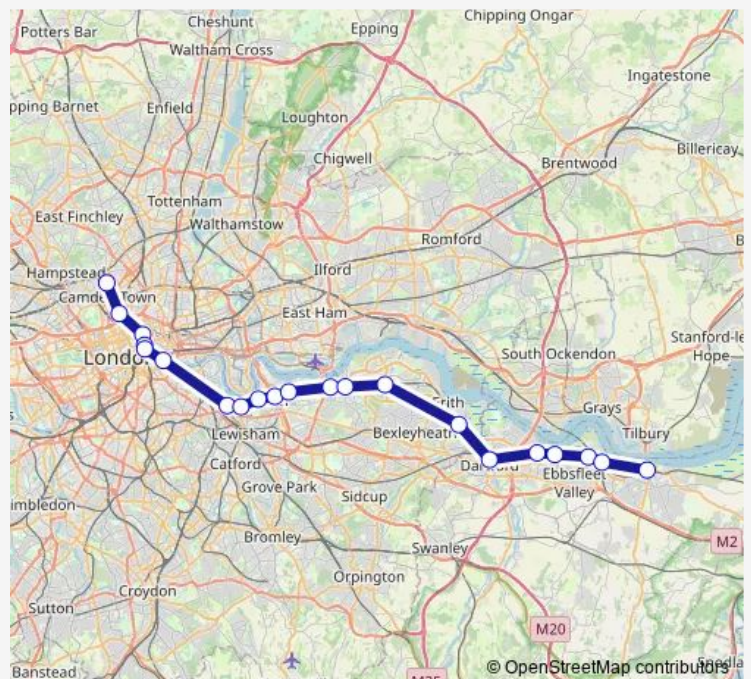

Rail Thameslink Kentish Town - Gravesend

[Go to website](#)

Direction

Kentish Town — Gravesend

21 stops

[Open route schedule](#)

Kentish Town

London St Pancras International

Swanscombe

Northfleet

Gravesend

Route schedule

Kentish Town — Gravesend

Monday 22:56

Tuesday 22:56

Wednesday 22:56

Thursday 22:56

Friday —

Saturday —

Sunday —

Route info

Direction: Kentish Town

Stops: 21

Trip Duration: 1 hour 23 min

Thameslink — Kentish Town - Gravesend

Thameslink Rail time schedules and route maps are available in an offline PDF at busmaps.com. Use the busmaps.com website to see live bus times, train schedule or subway schedule, and step-by-step directions for all public transit in London