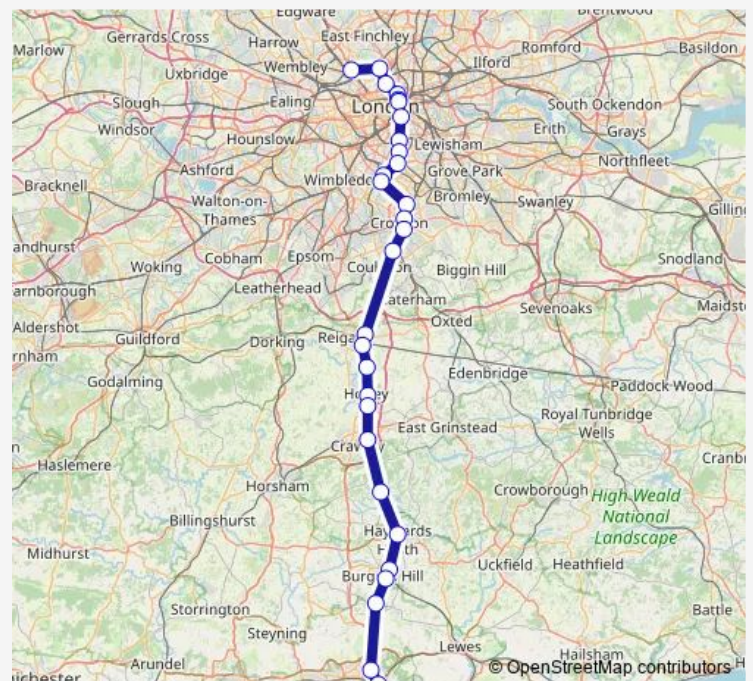

Rail Thameslink West Hampstead Thameslink - Brighton

[Go to website](#)

Direction

West Hampstead Thameslink — Brighton

29 stops

[Open route schedule](#)

West Hampstead Thameslink

Kentish Town

Salfords (Surrey)

Horley

Gatwick Airport

Route schedule

West Hampstead Thameslink — Brighton

Monday 04:21

Tuesday —

Wednesday —

Thursday —

Friday —

Saturday —

Sunday —

Route info

Direction: West Hampstead Thameslink

Stops: 29

Trip Duration: 1 hour 49 min

Thameslink — West Hampstead Thameslink - Brighton

Three Bridges

Balcombe

Haywards Heath

Wivelsfield

Burgess Hill

Hassocks

Preston Park