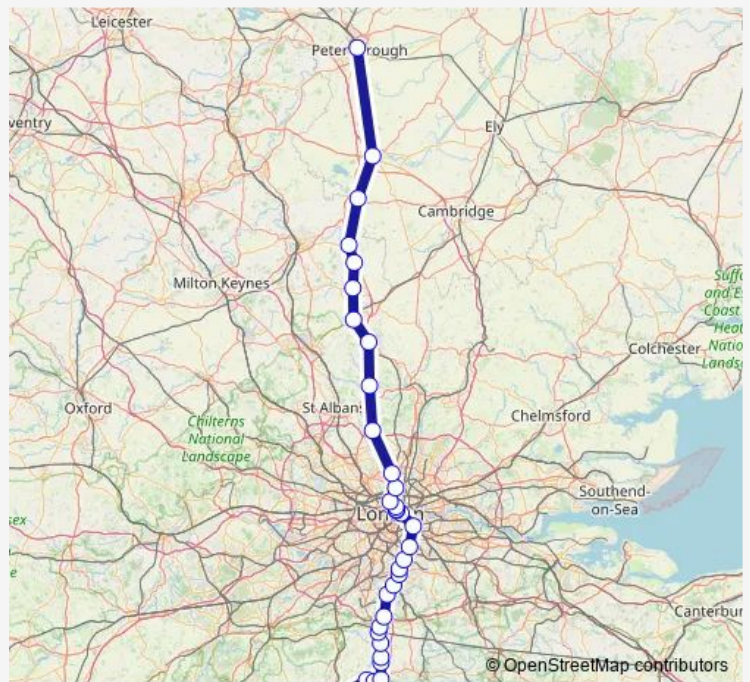

Rail Thameslink Peterborough - Horsham

[Go to website](#)

Direction
Horsham — Peterborough
32 stops
[Open route schedule](#)

- Horsham
- Littlehaven
- Ifield
- Crawley
- Three Bridges
- Gatwick Airport
- Horley
- Salfords (Surrey)
- Earlswood (Surrey)
- Redhill
- Purley
- East Croydon
- Norwood Junction
- Sydenham
- New Cross Gate
- London Bridge
- London Blackfriars
- City Thameslink
- Farringdon
- London St Pancras International
- Finsbury Park

Route schedule
Horsham — Peterborough

Monday	21:25-22:25
Tuesday	21:25-22:25
Wednesday	21:25-22:25
Thursday	21:25-22:25
Friday	21:25-22:25
Saturday	21:25-22:25
Sunday	—

Route info
Direction: Horsham
Stops: 32
Trip Duration: 2 hour 42 min

■ Thameslink — Horsham - Peterborough **BusMaps**