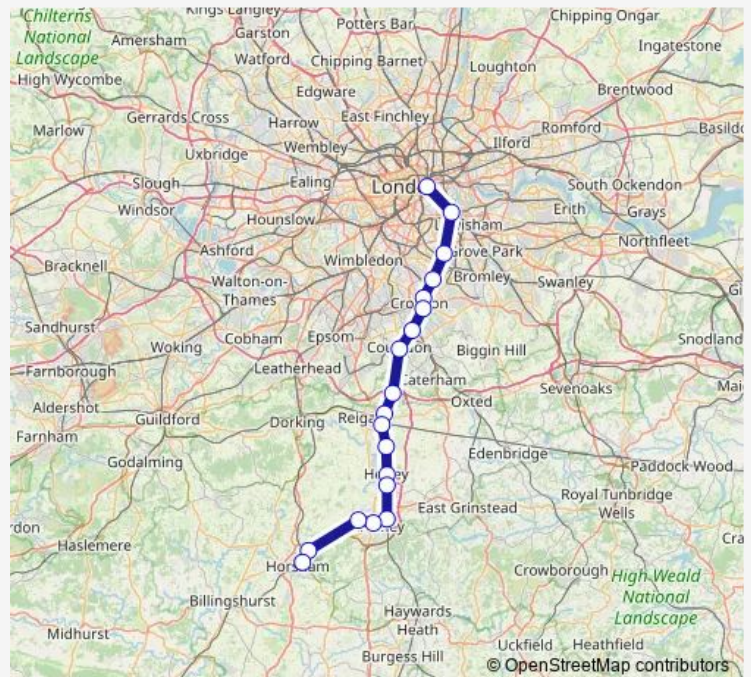

Rail Thameslink London Bridge - Horsham

[Go to website](#)

**Direction**

Horsham — London Bridge

16 stops

[Open route schedule](#)

Horsham

Littlehaven

Monday —

Tuesday —

Wednesday —

Thursday —

Friday —

Saturday 21:25-22:25

Sunday 06:45-07:45

Route info

Direction: Horsham

Stops: 16

Trip Duration: 1 hour 11 min

Thameslink — London Bridge - Horsham

## Direction

Horsham — London Bridge

16 stops

[Open route schedule](#)

Horsham

Littlehaven

Ifield

Crawley