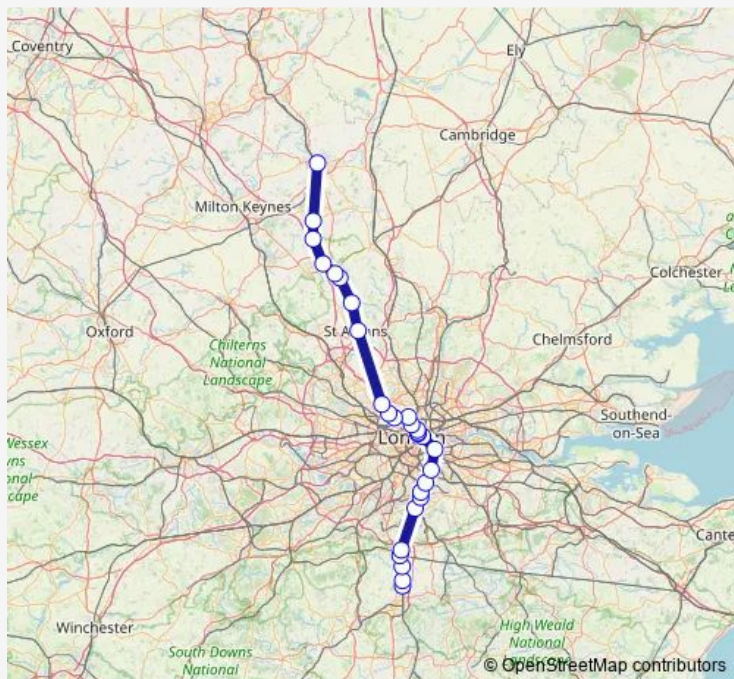

Rail Thameslink Bedford - Gatwick Airport

[Go to website](#)

Direction

Gatwick Airport — Bedford

27 stops

[Open route schedule](#)

- Gatwick Airport
- Salfords (Surrey)
- Earlswood (Surrey)
- Redhill
- Purley
- South Croydon
- East Croydon
- Norwood Junction
- Sydenham
- New Cross Gate
- London Bridge
- London Blackfriars
- City Thameslink
- Farringdon
- London St Pancras International
- Kentish Town
- West Hampstead Thameslink
- Cricklewood
- Hendon
- St Albans City
- Harpenden

Route schedule

Gatwick Airport — Bedford

Monday	16:56
Tuesday	16:56
Wednesday	16:56
Thursday	16:56
Friday	16:56
Saturday	—
Sunday	—

Route info

Direction: Gatwick Airport

Stops: 27

Trip Duration: 2 hour 6 min

Thameslink — Gatwick Airport - Bedford

Luton Airport Parkway

Luton

Leagrave

Harlington (Bedfordshire)

Flitwick

Bedford

Direction

Gatwick Airport — Bedford

30 stops

[Open route schedule](#)

Gatwick Airport

Horley

Salfords (Surrey)

Earlswood (Surrey)

Redhill