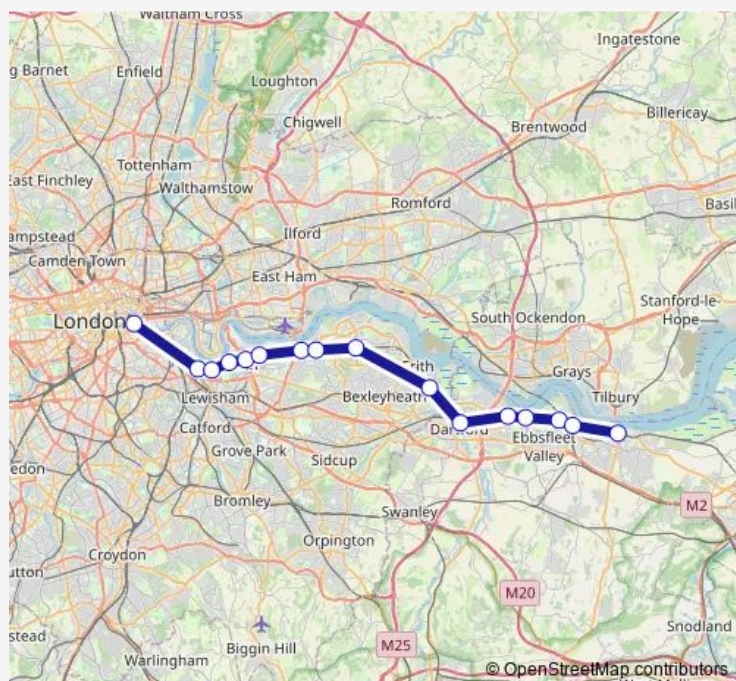

Rail Thameslink Gravesend - London Bridge

[Go to website](#)

Direction

London Bridge — Gravesend

16 stops

[Open route schedule](#)

London Bridge

Deptford

Friday

—

Saturday

—

Sunday

08:48-23:18

Route info

Direction: London Bridge

Stops: 16

Trip Duration: 1 hour 1 min

Thameslink — Gravesend - London Bridge

Direction

London Bridge — Gravesend

14 stops

[Open route schedule](#)

London Bridge

—

Saturday

—

Sunday

07:00-21:59

Route info

Direction: Gravesend

Stops: 16