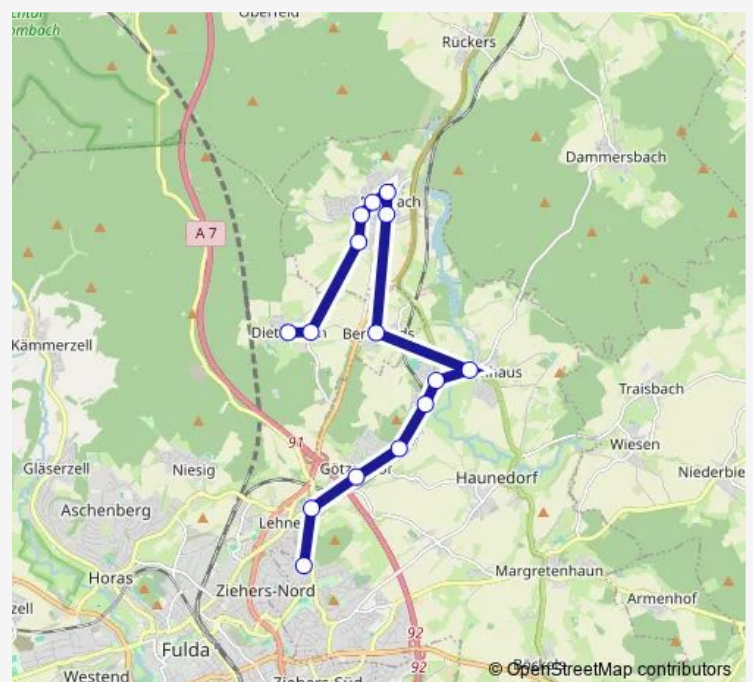

### Direction

Petersberg Konrad-Adenauer-Schule — Fulda-Dietershan Ortsmitte

15 stops

[Open route schedule](#)

Petersberg Konrad-Adenauer-Schule

Fulda-Petersberg Am Rabenstein

Petersberg-Götzenhof

Petersberg-Steinau Hainberg

Petersberg-Marbach Bachstraße

Petersberg-Marbach Im Eichsfeld

Fulda-Dietershan Wendelinusstraße

Fulda-Dietershan Ortsmitte

### Route schedule

Petersberg Konrad-Adenauer-Schule — Fulda-Dietershan Ortsmitte

Monday —

Tuesday —

Wednesday —

Thursday —

Friday 10:40

Saturday —

### Route info

Direction: Petersberg Konrad-Adenauer-Schule

Stops: 15

Trip Duration: 0 hour 23 min

V60 Bus time schedules and route maps are available in an offline PDF at [busmaps.com](https://busmaps.com). Use the [busmaps.com](https://busmaps.com) website to see live bus times, train schedule or subway schedule, and step-by-step directions for all public transit in Fulda