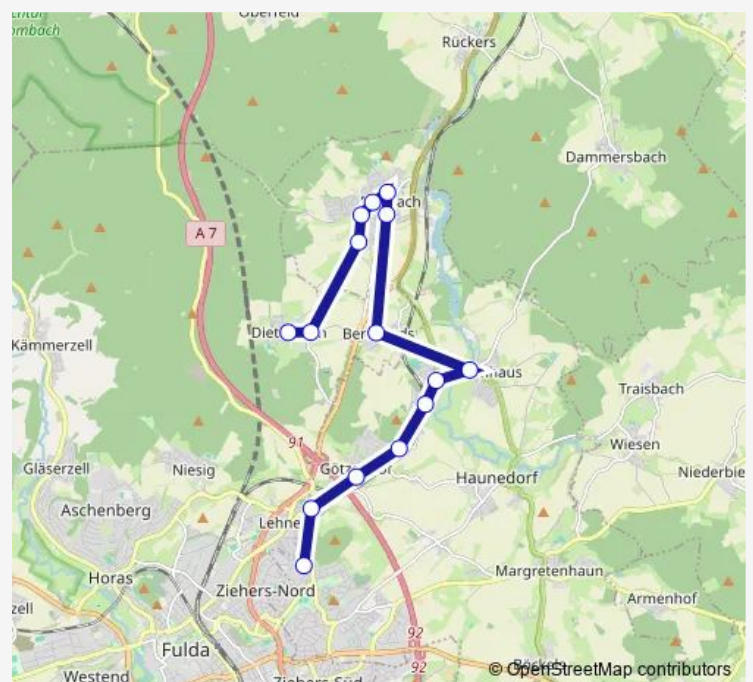

Direction

Petersberg Konrad-Adenauer-Schule — Fulda-Dietershan Ortsmitte

15 stops

[Open route schedule](#)

Petersberg Konrad-Adenauer-Schule

Fulda-Petersberg Am Rabenstein

Petersberg-Götzenhof

Petersberg-Steinau Hainberg

Petersberg-Marbach Bachstraße

Petersberg-Marbach Im Eichsfeld

Fulda-Dietershan Wendelinusstraße

Fulda-Dietershan Ortsmitte

Route schedule

Petersberg Konrad-Adenauer-Schule — Fulda-Dietershan Ortsmitte

Monday —

Tuesday —

Wednesday —

Thursday —

Friday 10:40

Saturday —

Sunday —

Route info

Direction: Petersberg Konrad-Adenauer-Schule

Stops: 15

Trip Duration: 0 hour 23 min

V60 Bus time schedules and route maps are available in an offline PDF at busmaps.com. Use the busmaps.com website to see live bus times, train schedule or subway schedule, and step-by-step directions for all public transit in Fulda