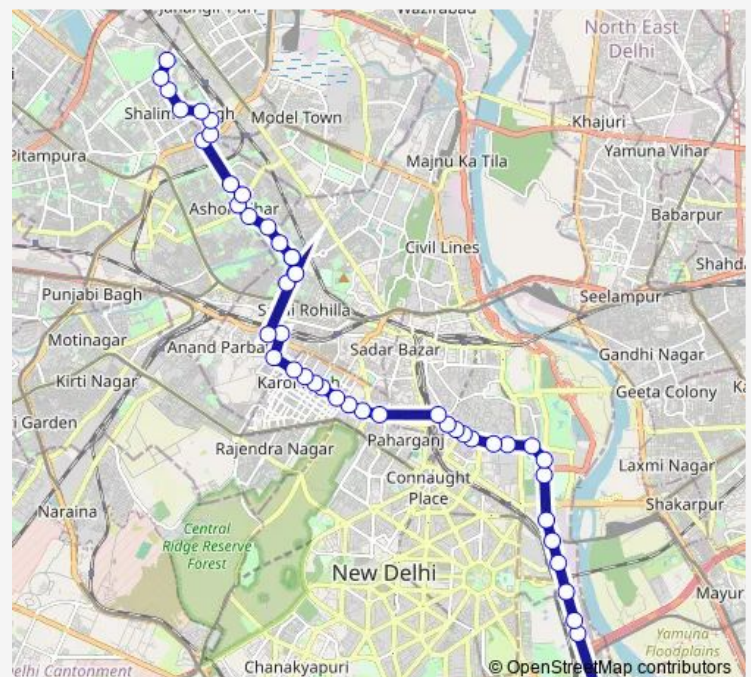

Jhandewalan

Karol Bagh Terminal

Faiz Road

Route schedule

Isbt Sarai Kale Khan — Shalimar Bagh Desu Colony

Monday 05:05-19:05

Tuesday 05:05-19:05

Wednesday 05:05-19:05

Thursday 05:05-19:05

Friday 05:05-19:05

Saturday 05:05-19:05

Sunday 05:05-19:05

Route info

Direction: Isbt Sarai Kale Khan

Stops: 47

Trip Duration: 1 hour 27 min

■ 03up

BusMaps

DB Gupta Market

Thana DB Gupta Road

Prahlad Market

Khalsa College

Anand Parvat Terminal

Sarai Rohilla (Rohtak Road)