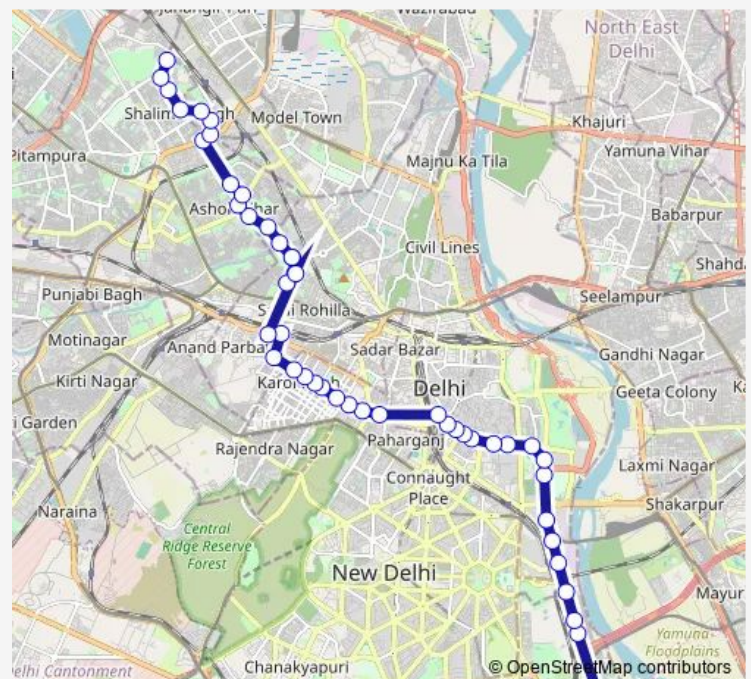

Jhandewalan

Karol Bagh Terminal

Faiz Road

Route schedule

Isbt Sarai Kale Khan — Shalimar Bagh Desu Colony

Monday 05:05-19:05

Tuesday 05:05-19:05

Wednesday 05:05-19:05

Thursday 05:05-19:05

Friday 05:05-19:05

Saturday 05:05-19:05

Sunday 05:05-19:05

Route info

Direction: Isbt Sarai Kale Khan

Stops: 47

Trip Duration: 1 hour 27 min

■ 03up

BusMaps

DB Gupta Market

Thana DB Gupta Road

Prahlad Market

Khalsa College

Anand Parvat Terminal

Sarai Rohilla (Rohtak Road)