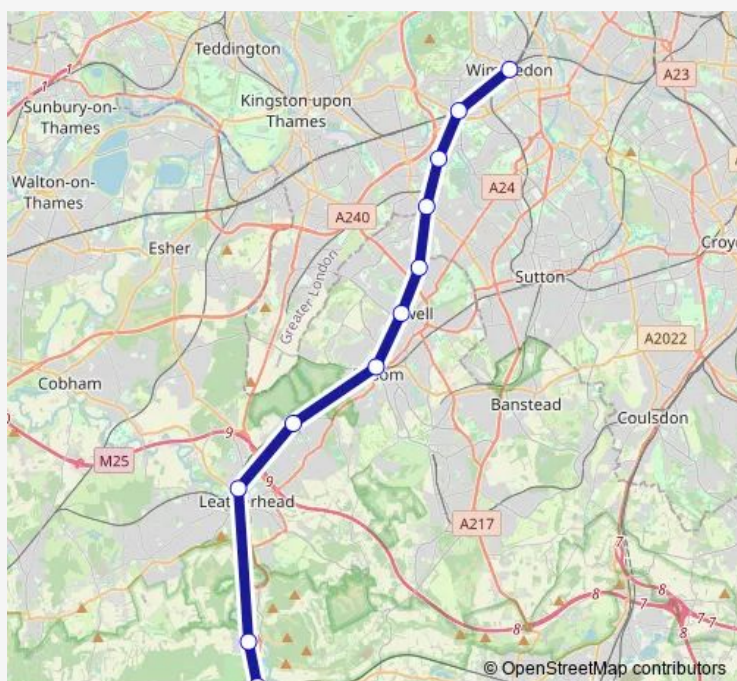

Rail Replacement Bus Service Sw:Dkg->Wim SW replacement bus service from DKG to Wim

[Go to website](#)

Direction

Dorking — Wimbledon

11 stops

[Open route schedule](#)

- Dorking
- Box Hill & Westhumble
- Leatherhead
- Ashtead
- Epsom
- Ewell West
- Stoneleigh
- Worcester Park
- Motspur Park
- Raynes Park
- Wimbledon

Route schedule

Dorking — Wimbledon

Monday	—
Tuesday	—
Wednesday	—
Thursday	—
Friday	—
Saturday	—
Sunday	23:05

Route info

Direction: Dorking

Stops: 11

Trip Duration: 1 hour 14 min

■ Sw:Dkg->Wim — SW replacement bus service from DKG to Wim