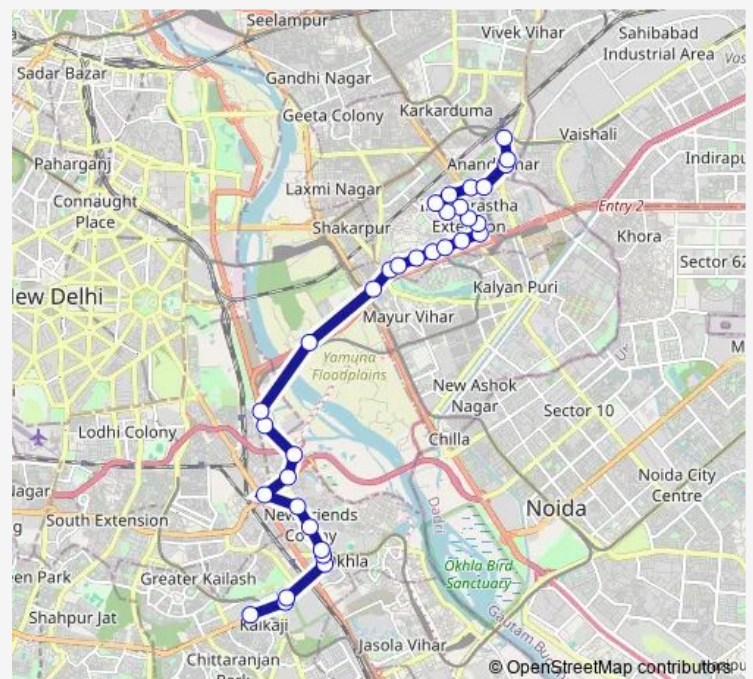

### Route schedule

Nehru Place Terminal — Anand Vihar Isbt Terminal

Monday 09:00-20:00

Tuesday 09:00-20:00

Wednesday 09:00-20:00

Thursday 09:00-20:00

Friday 09:00-20:00

Saturday 09:00-20:00

### Route info

Direction: Nehru Place Terminal

Stops: 33

Trip Duration: 1 hour 9 min

534edown

Parivar Apartment

Vijaya Laxmi Apartment

Balco Apartment