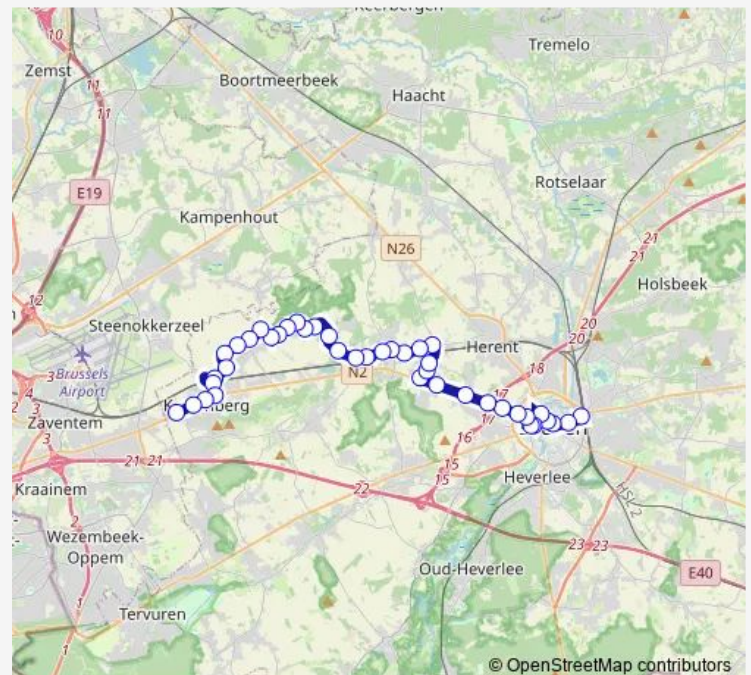

Veltem-Beisem Veltem Steenweg

Route schedule

Leuven Station perron 8 — Kortenberg Staca

Monday —

Tuesday 21:26-02:26⁺¹

Wednesday 03:26-06:26

Thursday —

Friday —

Saturday —

Sunday —

Route info

Direction: Leuven Station perron 8

Stops: 43

Trip Duration: 0 hour 45 min

Veltem-Beisem Radioweg

Veltem-Beisem Kerkstraat