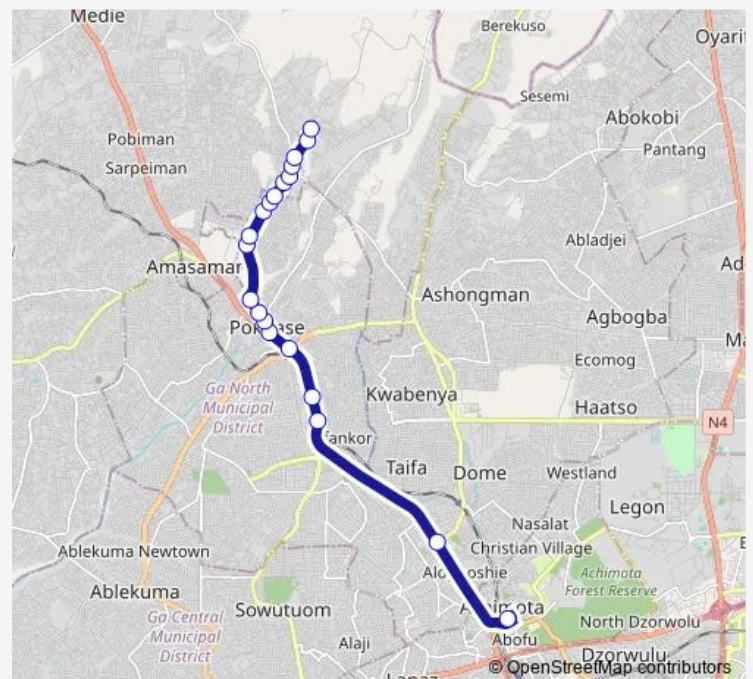

### Direction

Terminal Achimota — Terminal Mayera last stop

20 stops

[Open route schedule](#)

Terminal Achimota

St John's Dome Station

John Teye

Agya Herbal

Agboji

New Life 104

Osofoiaman

Faase

Market Mayera

Okaiman Junction

Block Factory Adusa

Terminal Mayera last stop

### Route schedule

Terminal Achimota — Terminal Mayera last stop

Monday 13:35

Tuesday 13:35

Wednesday 13:35

Thursday 13:35

Friday 13:35

Saturday 13:35

### Route info

Direction: Terminal Achimota

Stops: 20

Trip Duration: 1 hour 35 min

104A — Achimota to Adusa Quarters

104A Bus time schedules and route maps are available in an offline PDF at [busmaps.com](https://busmaps.com). Use the [busmaps.com](https://busmaps.com) website to see live bus times, train schedule or subway schedule, and step-by-step directions for all public transit in Accra