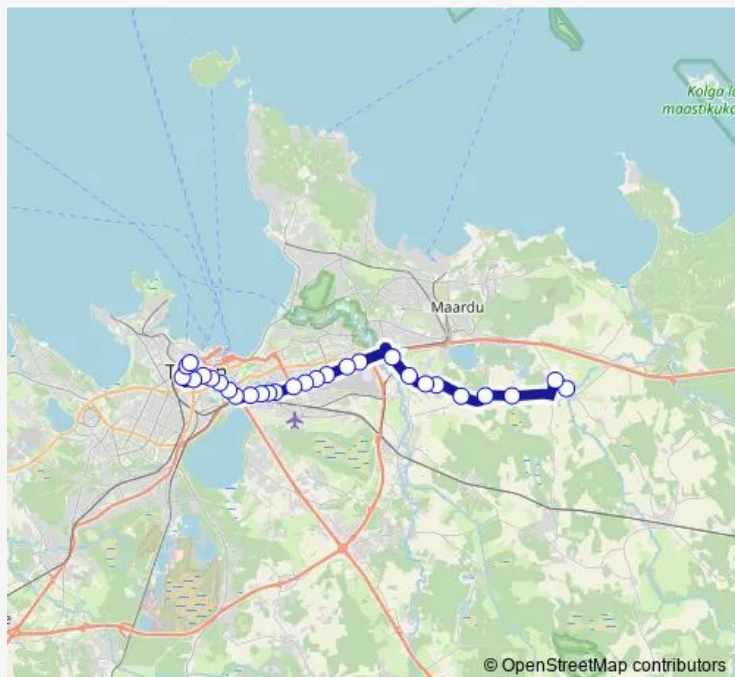

Pirita jõgi

Loo tee

Loo

Route schedule

Balti jaam 5 (train station) — Kostivere

Monday 05:57-21:37

Tuesday 05:57-21:37

Wednesday 05:57-21:37

Thursday 05:57-21:37

Friday 05:57-21:37

Saturday 07:12-21:12

Sunday 07:12-21:12

Route info

Direction: Balti jaam 5 (train station)

Stops: 28

Trip Duration: 0 hour 43 min

Direction

Kostivere — Balti jaam (train station)

28 stops

[Open route schedule](#)

Kostivere

Teeristi

Veski põik

Maardu mõis

Tuesday 06:05-21:50

Wednesday 06:05-21:50

Thursday 06:05-21:50

Friday 06:05-21:50

Saturday 06:10-22:05

Sunday 06:10-22:05

Route info

Direction: Kostivere