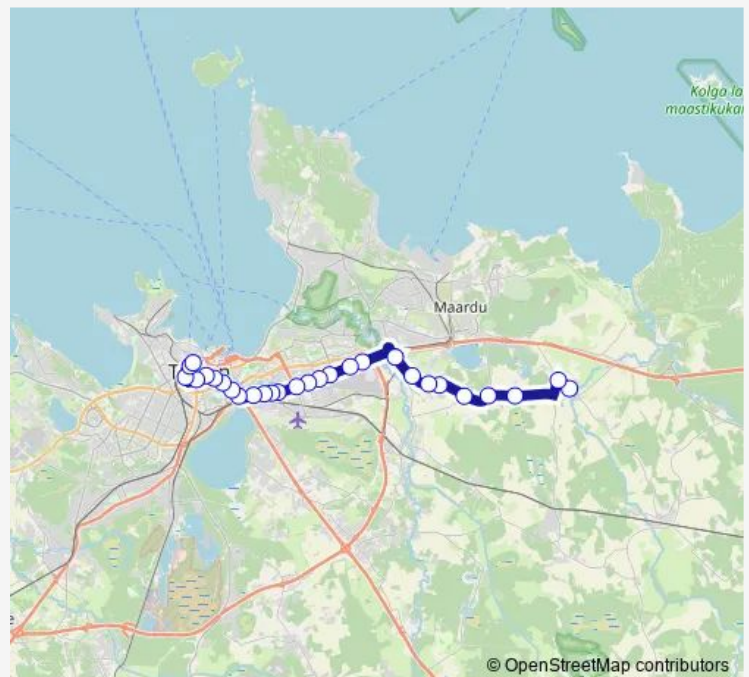

Pirita jõgi

Loo tee

Loo

Route schedule

Balti jaam 5 (train station) — Kostivere

Monday 05:57-21:37

Tuesday 05:57-21:37

Wednesday 05:57-21:37

Thursday 05:57-21:37

Friday 05:57-21:37

Saturday 07:12-21:12

Sunday 07:12-21:12

Route info

Direction: Balti jaam 5 (train station)

Stops: 28

Trip Duration: 0 hour 46 min

Direction

Kostivere — Balti jaam (train station)

28 stops

[Open route schedule](#)

Kostivere

Teeristi

Veski põik

Maardu mõis

Tuesday 06:05-21:50

Wednesday 06:05-21:50

Thursday 06:05-21:50

Friday 06:05-21:50

Saturday 06:10-22:05

Sunday 06:10-22:05

Route info

Direction: Kostivere