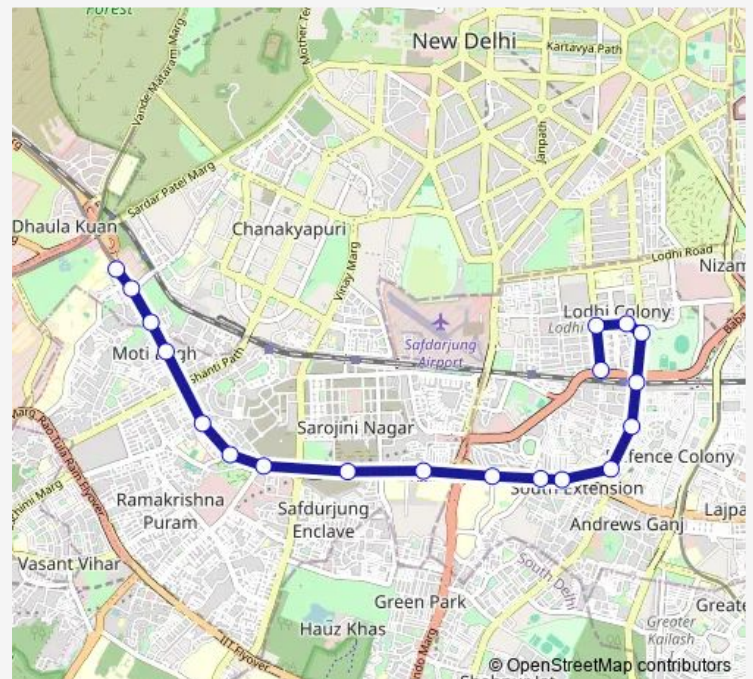

Kushak Nallah Depot

Route schedule

Arsd College (Dhaulta Kuan) — Kushak Nallah Depot

Monday 06:30-17:20

Tuesday 06:30-17:20

Wednesday 06:30-17:20

Thursday 06:30-17:20

Friday 06:30-17:20

Saturday 06:30-17:20

Sunday 06:30-17:20

Route info

Direction: Arsd College (Dhaulta Kuan)

Stops: 19

Trip Duration: 0 hour 38 min

507Inkstlup

BusMaps