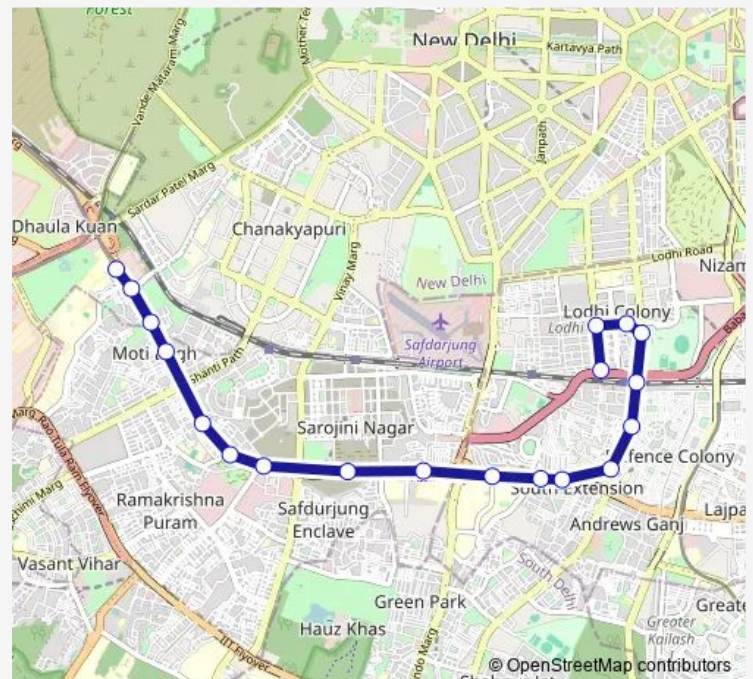

### Route schedule

Arasd College (Dhaulta Kuan) — Kushak Nallah Depot

Monday 06:30-17:20

Tuesday 06:30-17:20

Wednesday 06:30-17:20

Thursday 06:30-17:20

Friday 06:30-17:20

Saturday 06:30-17:20

### Route info

Direction: Arsd College (Dhaulta Kuan)

Stops: 19

Trip Duration: 0 hour 38 min

507Inkstlup

BusMaps

507Inkstlup Bus time schedules and route maps are available in an offline PDF at busmaps.com. Use the busmaps.com website to see live bus times, train schedule or subway schedule, and step-by-step directions for all public transit in Defence Colony