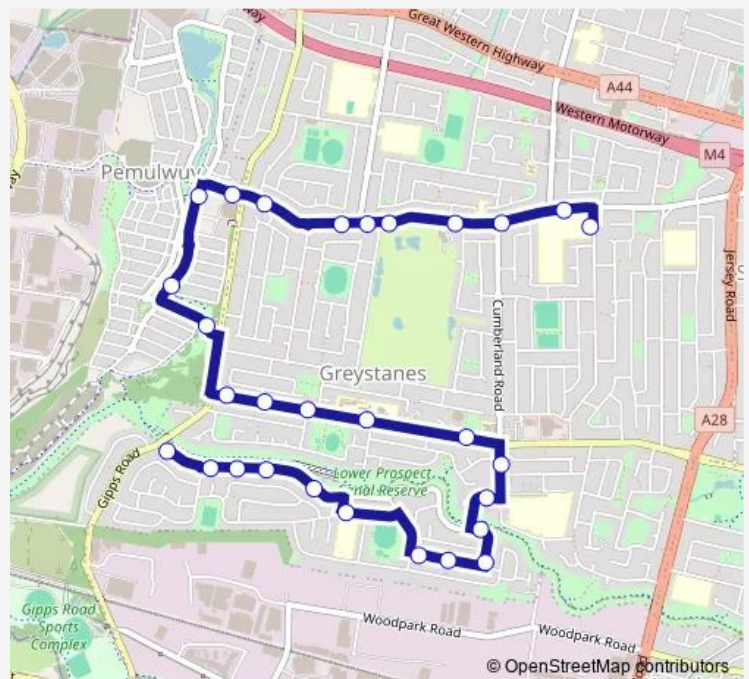

School Bus 7505 Our Lady Queen of Peace Primary
Greystanes to Greystanes

Go to website

Direction
Our Lady Queen Of Peace Primary School, Braeside Rd
— Macquarie Rd Before Gipps Rd

29 stops

[Open route schedule](#)

- Our Lady Queen Of Peace Primary School, Braeside Rd
- St Pauls Catholic College, Old Prospect Rd
- Old Prospect Rd At Cumberland Rd
- Cumberland Country Golf Club, Old Prospect Rd
- Old Prospect Rd Before Brighton St
- Old Prospect Rd Opp Beresford Rd
- Old Prospect Rd Opp Beresford Rd
- Old Prospect Rd Opp Grafton St
- Pemulwuy Marketplace, Butu Wargun Dr
- Driftway Dr After Butu Wargun Dr
- Driftway Dr At Edward Dr
- Watkin Tench Pde Before Greystanes Rd
- Merrylands Rd After Greystanes Rd
- Merrylands Rd At Carter St
- Merrylands Rd Opp Bambil St
- Greystanes Public School, Merrylands Rd
- Merrylands Rd Opp Greystanes Community Centre
- Cumberland Rd Opp Rosewall St
- Bayfield Rd Before Macquarie Rd
- Macquarie Rd After Bayfield Rd

Route schedule

Our Lady Queen Of Peace Primary School, Braeside Rd
— Macquarie Rd Before Gipps Rd

Monday	15:10
Tuesday	15:10
Wednesday	15:10
Thursday	15:10
Friday	15:10
Saturday	—
Sunday	—

Route info

Direction: Our Lady Queen Of Peace Primary School, Braeside Rd

Stops: 29

Trip Duration: 0 hour 28 min

7505 — Our Lady Queen of Peace Primary Greystanes to Greystanes **BusMaps**

Daffodil St At Tulip St

Tulip St Opp Daffodil St

Tulip St Before Carnation St

Widemere Public School, Nemesia St