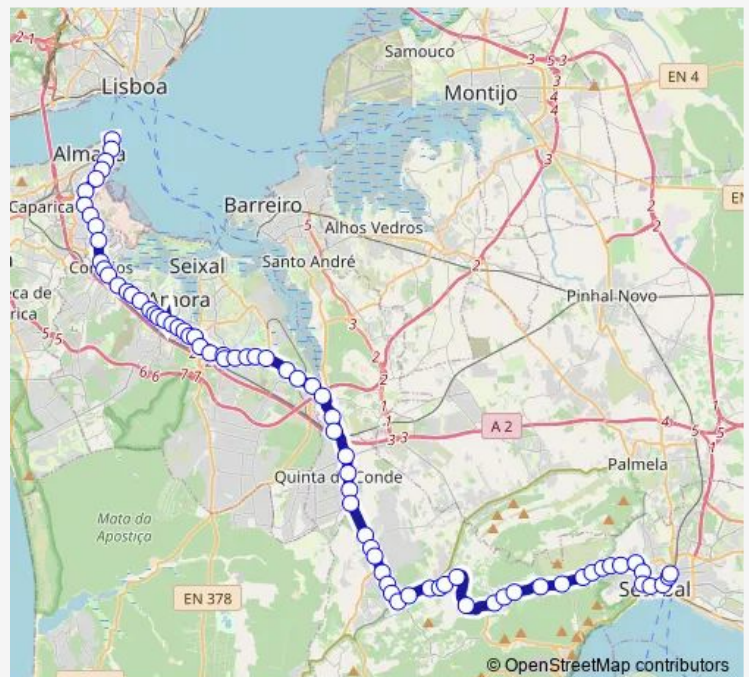

Monday 07:00-20:45

Tuesday 07:00-20:45

Wednesday 07:00-20:45

Thursday 07:00-20:45

Friday 07:00-20:45

Saturday —

Sunday —

Route info

Direction: Setúbal (ITS) Interior P11

Stops: 75

Trip Duration: 1 hour 40 min

3605 — Cacilhas (Terminal) - Setúbal (ITS) via Azeitão **BusMaps**

V F Azeitão (En10) URB BOM Pastor

Estrada Nacional 10 (Quinta da Bassaqueira)