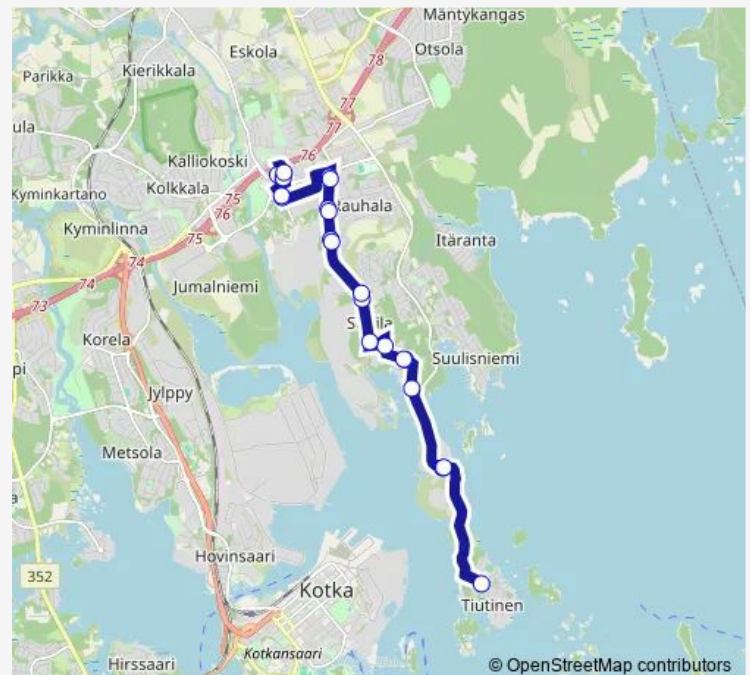

Thursday —

Friday —

Saturday 07:45-13:35

Sunday —

Route info

Direction: Karhulan tori, palvelulinjat

Stops: 21

Trip Duration: 0 hour 30 min