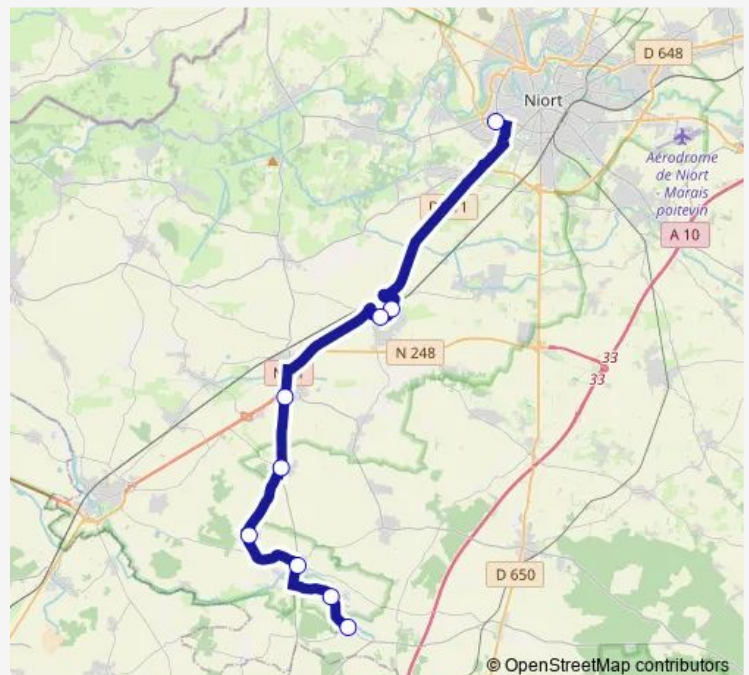

La Rothenard Place du Bourg

Olbreuse

Usseau Mairie

Beaulieu

Thorigny LA Chaume

## Route schedule

Lycee Venise Verte — Thorigny LA Chaume

Monday 18:25

Tuesday 18:25

Wednesday —

Thursday 18:25

Friday 18:25

Saturday —

## Route info

Direction: Lycee Venise Verte

Stops: 9

Trip Duration: 0 hour 42 min

■ L861 — Lycees Niort - Usseau Olbreuse

**BusMaps**

L861 Bus time schedules and route maps are available in an offline PDF at [busmaps.com](https://busmaps.com). Use the [busmaps.com](https://busmaps.com) website to see live bus times, train schedule or subway schedule, and step-by-step directions for all public transit in Niort