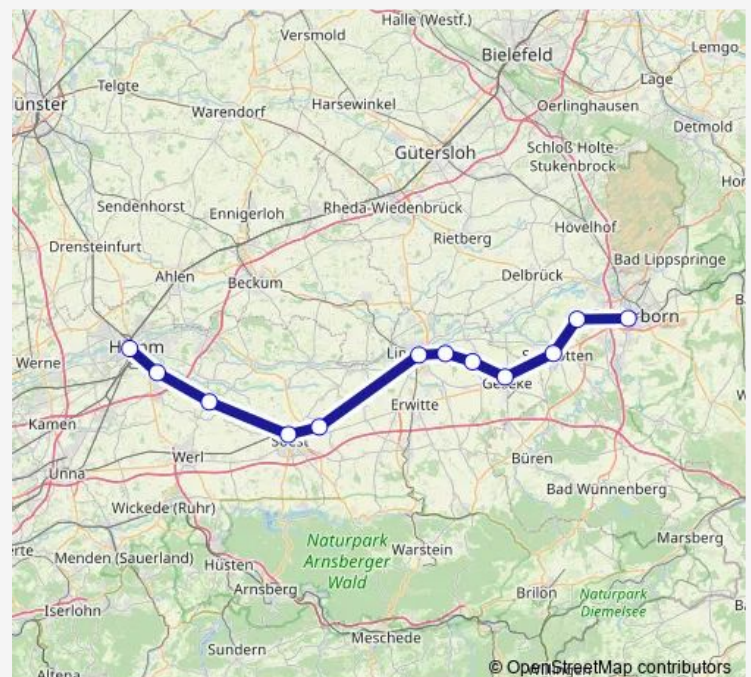

Salzkotten-Scharmede Bahnhof

Paderborn Hbf

Route schedule

Hamm(Westf) — Paderborn Hbf

Monday 19:55-00:06⁺¹

Tuesday 03:55-00:06⁺¹

Wednesday 03:55-23:47

Thursday —

Friday —

Saturday —

Sunday —

Route info

Direction: Hamm(Westf)

Stops: 12

Trip Duration: 2 hour 53 min

Rb89

BusMaps

Direction

Altenbeken Bahnhof — Warburg(Westf)

3 stops

[Open route schedule](#)

Altenbeken Bahnhof

Willebadessen

Warburg(Westf)

Route schedule

Altenbeken Bahnhof — Warburg(Westf)

Monday	—
Tuesday	—
Wednesday	—
Thursday	—
Friday	—
Saturday	24:26 ⁺¹
Sunday	—

Route info

Direction: Altenbeken Bahnhof

Stops: 3

Trip Duration: 0 hour 55 min